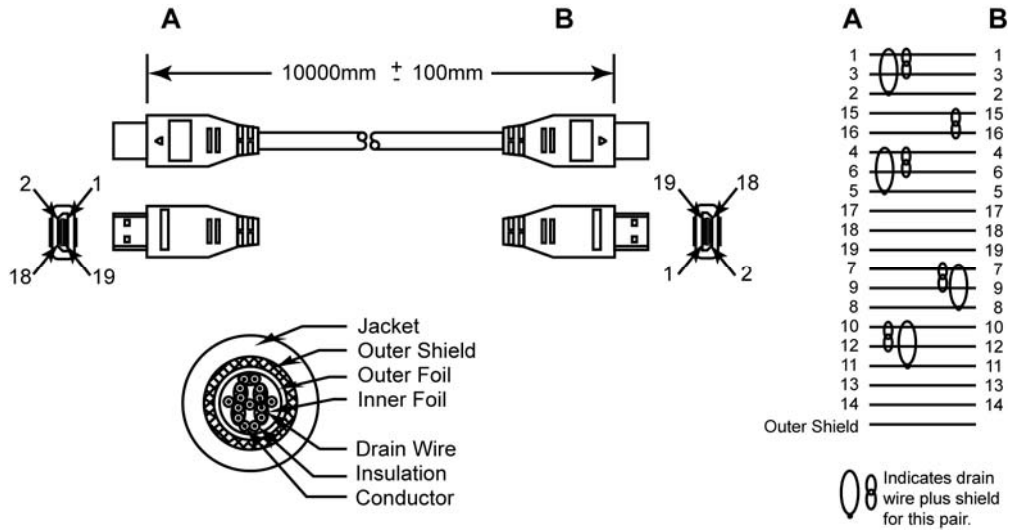

W4119-100 10 Metre HDMI Cable (1080p)

PRODUCT DRAWING

JACKET

Material	PVC (Black)
Marking	AWM 20276 80°C 30V VW-1 HDMI (HIGH DEFINITION MULTIMEDIA INTERFACE) INTERCONNECT CABLE
Diameter	7.00mm

CONDUCTORS

Conductors	15 x 0.32mm ² Bare Copper
Drain Wires /Earth	5 x 0.32mm ² Bare Copper

CONNECTORS

Pin Insulation	PE
Outer Mold	PVC-50P
Insulation Resistance	10MΩ (Min)
Conductor Resistance	5Ω (Max)

PINOUT

End A	Conductor Color / Function	End B
1	Orange	1
3	White	3
2	Drain Wire	2
4	Black	4
6	White	6
5	Drain Wire	5
7	Yellow	7
9	White	9
8	Drain Wire	8
10	Red	10
12	White	12
11	Drain Wire	11
13	Yellow	13
14	Blue	14
15	Yellow	15
16	White	16
17	Black	17
18	Red	18
19	Brown	19