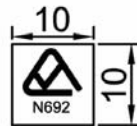

**Product Drawing**

Wiring Connection

J1	Color	J2	J3
2	BK	3	
3	RD		3
4	GR		4
5	YL	4	

**Specifications**

Conductors : 4 x 7/0.12mm<sup>2</sup> copper  
 Cable sheath : PVC jacket 2.4 x 4.8mm  
 J1 : 6P4C modular plug  
 J2 & J3 : 6P2C modular socket  
 Material: Contacts : Gold Plated  
           Socket Casing : ABS  
 Color: : Ivory