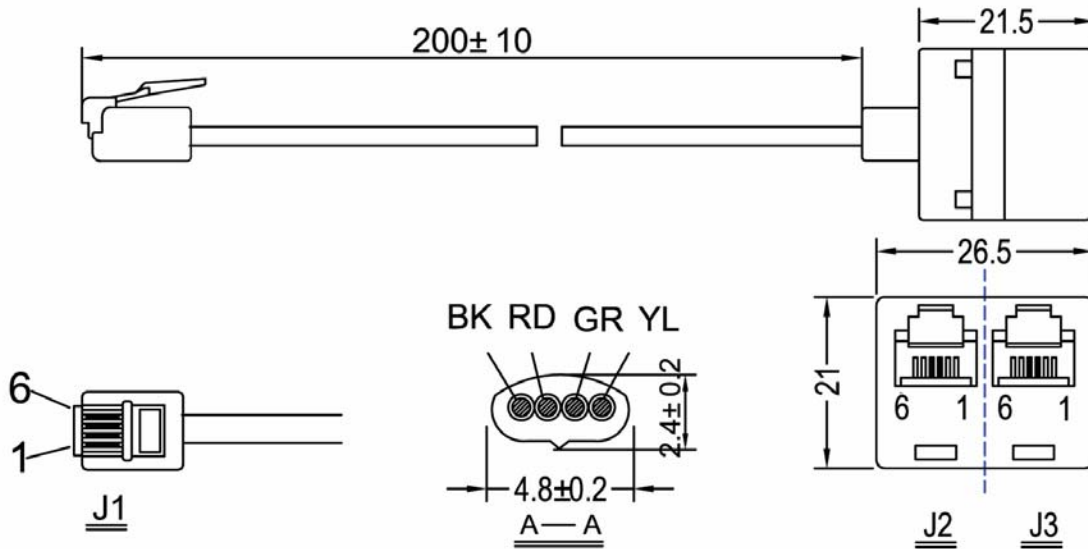

**Product Drawing**

Wiring Connection

J1	Color	J2	J3
2	BK	3	
3	RD		3
4	GR		4
5	YL	4	

**Specifications**

Conductors : 4 x 7/0.12mm<sup>2</sup> copper  
 Cable sheath : PVC jacket 2.4 x 4.8mm  
 J1 : 6P4C modular plug  
 J2 & J3 : 6P2C modular socket  
 Material: Contacts : Gold Plated  
           Socket Casing : ABS  
 Color: : Ivory