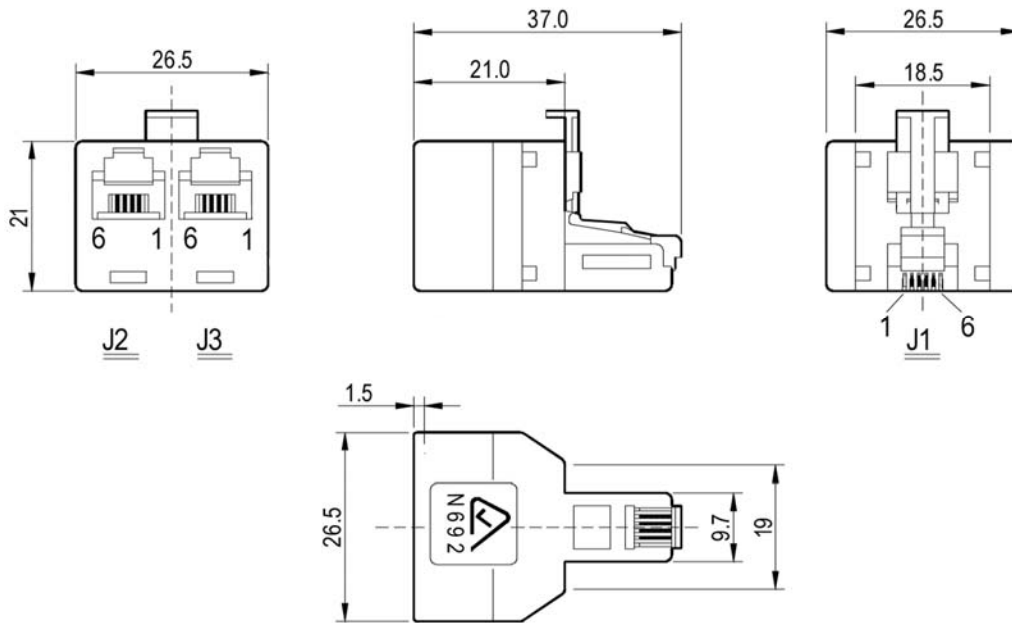

**P2200 6P4C Modular Double Adaptor**

**PRODUCT OUTLINE DRAWING**

Dimensions in mm

**WIRING**

J1	J2	J3	Wire Color
2	2	2	Black
3	3	3	Red
4	4	4	Green
5	5	5	Yellow

**Materials**

Housing	ABS
Internal wiring	26AWG
Contacts	Gold Plated Phosphor-Bronze