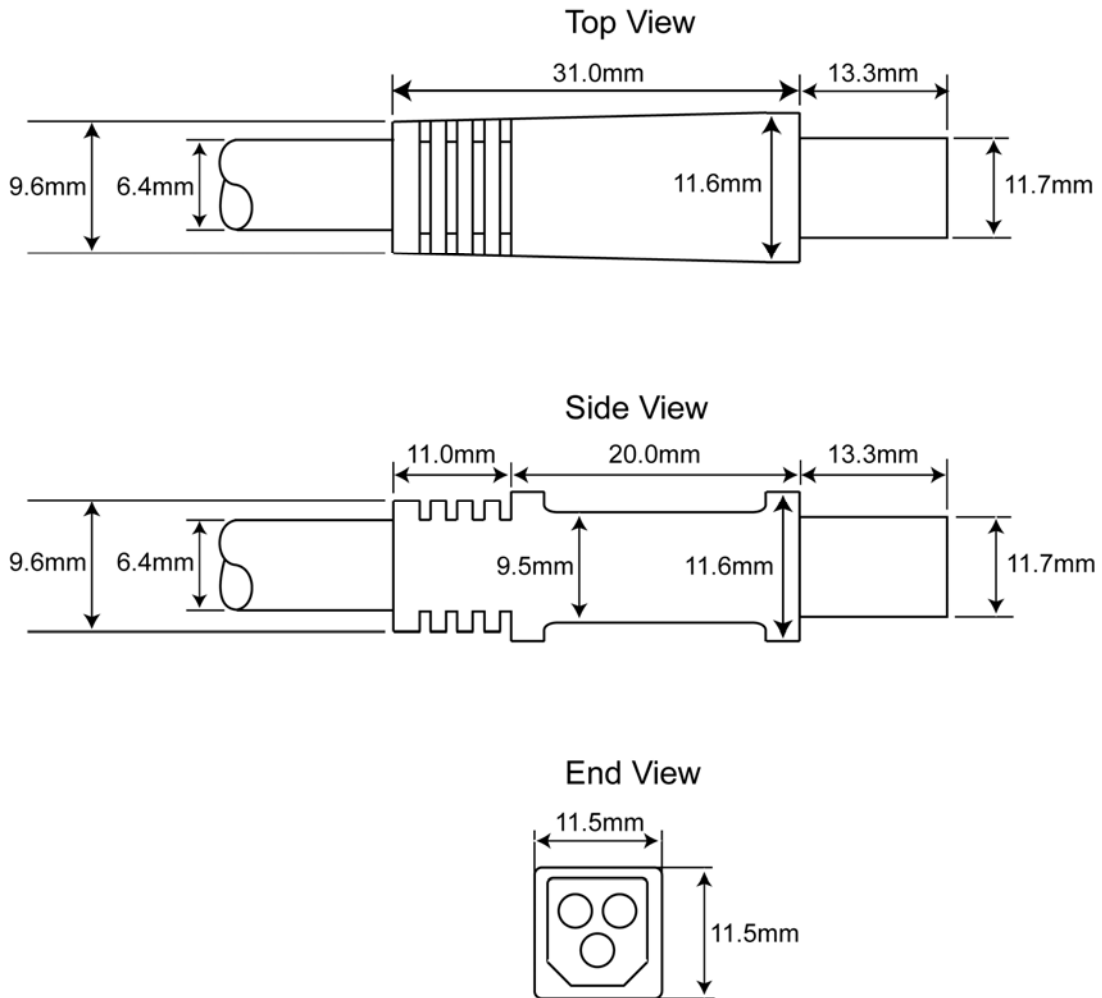

PRODUCT OUTLINE DRAWING

OUTPUT LEAD

Overall Length: K3728 - 1774mm.
K3729 - 4200mm

Jacket Strip length: 45mm

Tinned length: 10mm