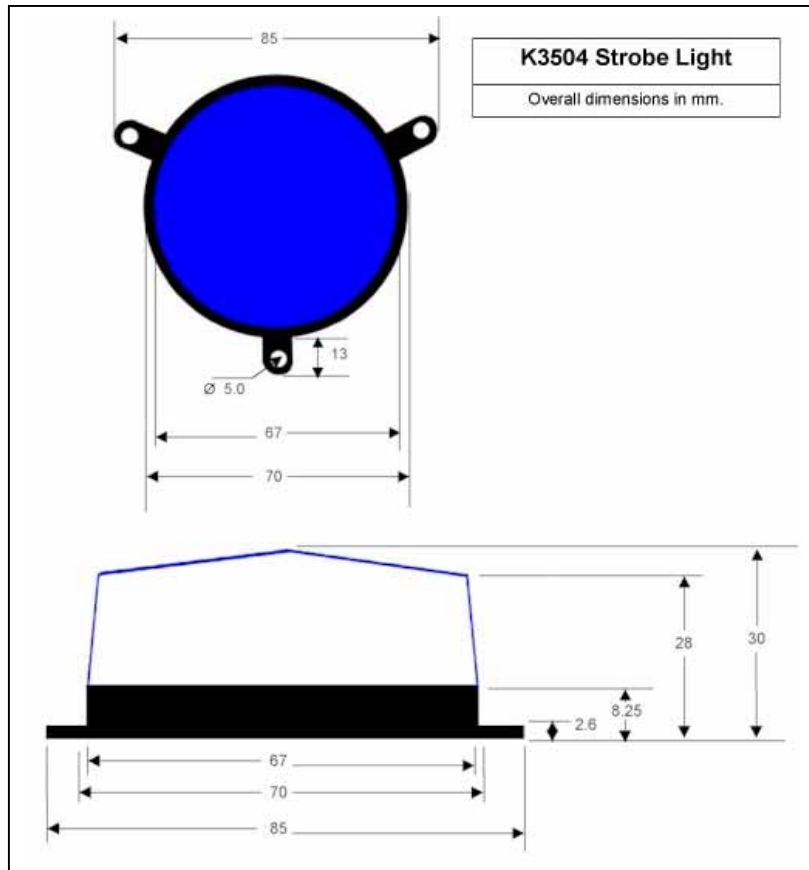

Cat # K3504 Strobe Light

Specifications

Output	:	3 watts
Rated Voltage	:	6 ~ 12 Volts
Current Drain	:	180 mA
Flash Rate	:	90 per minute
Material:	Base	: Polycarbonate
	Lens	: Acrylic
Colour:	Base	: Black
	Lens	: Blue
Weight	:	60 grams