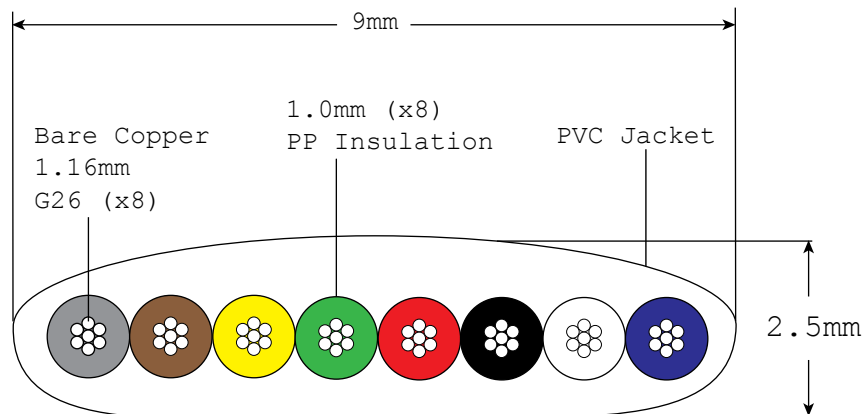

Flat Modular Line Cord

Y9400-8C Series

FEATURES

Flat multiconductor cables are used in applications where a low profile is required. This is often the case for under carpet installations. Datamaster® Multicore Flat Line product range is used to connect telephones, modems and emergency lighting. It can also be used for analogue intercom systems. Flat profiled cables can also be used for temporary installations where cabling thru the roof or wall space would be considered to expensive or difficult to implement. Datamaster® flat cables are PVC insulated and PVC jacketed and come in 4, 6, 8 and 10 core versions.

CAT#	COLOUR	LENGTH	CONDUCTORS
Y9401	Ivory	100m	8 C
Y9406	Ash	100m	8 C
Y9411	Black	100m	8 C
Y9400	Ivory	500m	8 C
Y9405	Ash	500m	8 C
Y9410	Black	500m	8 C

DESIGN & CONSTRUCTION

To view Access' extensive ranges go to: www.accesscomms.com.au

sales@accesscomms.com.au
brisbane@accesscomms.com.au
melbourne@accesscomms.com.au
adelaide@accesscomms.com.au

Flat Modular Line Cord

Y9400-8C Series

Jacket	PVC (Polyvinylchloride)
Insulation	PP (Polypropolyne)
Conductors	28 AWG, 7-Strand Copper, diameter 0.12mm per strand (with optional multi-strand nylon filler)