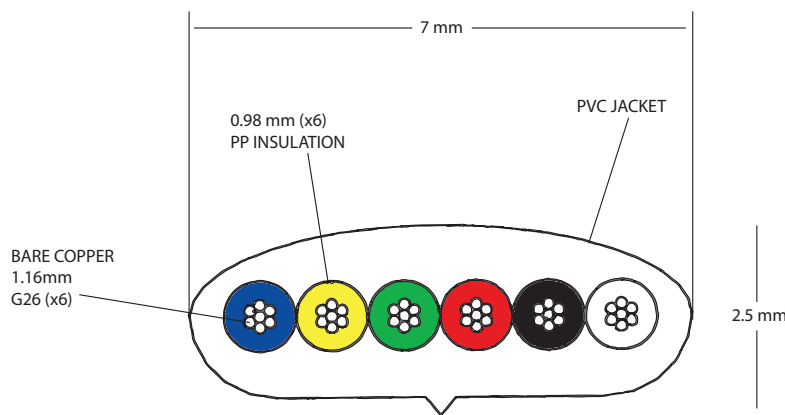

Flat Modular Line Cord

Y9300 Series

MECHANICAL CHARACTERISTICS

PLUG PULL FORCE	50 Newtons
TERMINAL CRIMPING STRENGTH	2KGs

CABLE CONSTRUCTION

MATERIAL CHARACTERISTICS

JACKET	PVC (Polyvinylchloride)
INSULATION	PP (Polypropolyne)
CONDUCTORS	28 AWG, 7-Strand Copper, diameter 0.12mm per strand (with optional multi-strand nylon filler)