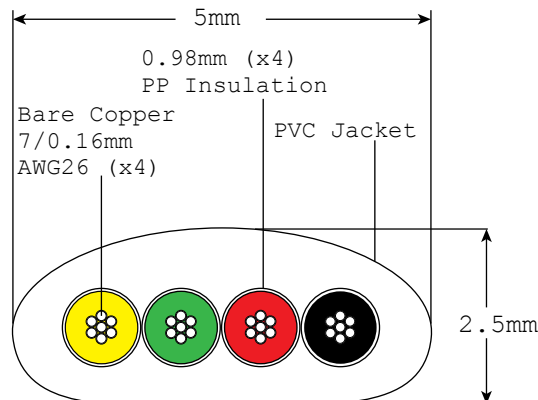

Flat Modular Line Cord

Y9200-4C Series

FEATURES

Flat multiconductor cables are used in applications where a low profile is required. This is often the case for under carpet installations. Datamaster® Multicore Flat Line product range is used to connect telephones, modems and emergency lighting. It can also be used for analogue intercom systems. Flat profiled cables can also be used for temporary installations where cabling thru the roof or wall space would be considered to expensive or difficult to implement. Datamaster® flat cables are PVC insulated and PVC jacketed and come in 4, 6, 8 and 10 core versions.

CAT#	COLOUR	LENGTH	CONDUCTORS
Y9201	Ivory	100m	4 C
Y9206	Ash	100m	4 C
Y9211	Black	100m	4 C
Y9200	Ivory	500m	4 C
Y9205	Ash	500m	4 C
Y9210	Black	500m	4 C

DESIGN & CONSTRUCTION

To view Access' extensive ranges go to: www.accesscomms.com.au

sales@accesscomms.com.au
brisbane@accesscomms.com.au
melbourne@accesscomms.com.au
adelaide@accesscomms.com.au

Flat Modular Line Cord

Y9200-4C Series

Jacket	PVC (Polyvinylchloride)
Insulation	PP (Polypropolyne)
Conductors	28 AWG, 7-Strand Copper, diameter 0.12mm per strand (with optional multi-strand nylon filler)