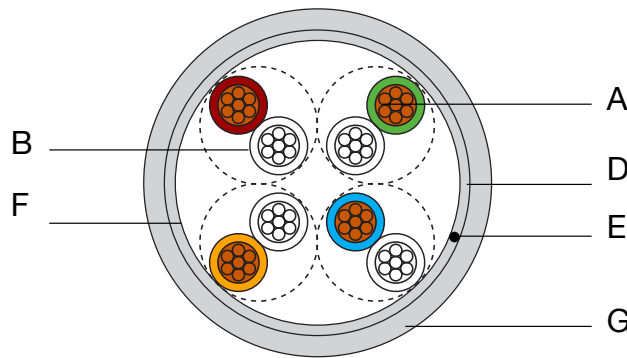

Cat5e Stranded Conductor FTP Shielded Cable

Y8153 Series Bulk Cable

FEATURES

Shielded FTP (Foil Twisted Pair) Cat5e cable with 7/0.20mm² stranded conductors in 4 twisted pairs. Conductors are wrapped with aluminium foil shield and mylar tape. Tinned 7/0.30mm² drain wire. Count-down metre-marking. POE++ Compatible.

CAT#	COLOUR	LENGTH	PACKING
Y8153BLU	Blue	305 Metre	Reel
Y8153GRY	Grey	305 Metre	Reel

DESIGN & CONSTRUCTION

ITEM	DESCRIPTION	COLOR	SPECIFICATION	MATERIALS
A	Conductor	Copper	8/0.203(+/-0.008)mm	Bare Copper
B	Insulation	Orange/White with Orange, Blue/White with Blue, Green/White with Green, Brown/White with Brown	8/1.01(+/-0.13)mm	SPE
D	Shielding		Yes	Al-foil
E	Drain Wire		0.40	Stranded Tinned Copper
F	PE-Tape		Yes	
G	Jacket	Blue, Grey	5.50(+/-0.20)mm	FR-PVC