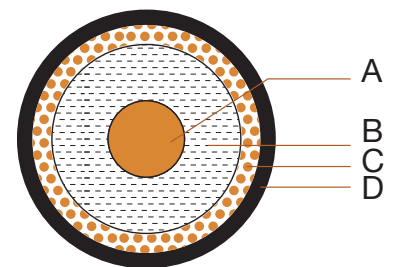

Mini RG59/U Coaxial Cable

Y8051-100 Bulk Cable

FEATURES

Mini RG59/U coaxial cable for high density patch panel solutions. Typical applications include studio integration, mobile broadcasting industry and video intercom installations. Solid copper centre conductor, 94% braid coverage, black jacket with count-down meter marking.

CAT#	COLOUR	LENGTH	PACKING
Y8051-100	Black	305 Metre	Reel

DESIGN & CONSTRUCTION

ITEM	DESCRIPTION	COLOUR	SPECIFICATION	MATERIALS
A	Conductor	Copper	0.45mm	Bare Copper
B	Insulation	White	2.00mm	Foamed PE
D	Shielding	Copper	0.11mm (± 0.02)	Copper
F	Jacket	Black	3.75mm (± 0.10)	Black flame retardant PVC

To view Access' extensive ranges go to: www.accesscomms.com.au

Mini RG59/U Coaxial Cable

Y8051-100 Bulk Cable

COMPATIBLE ACCESSORIES

3-PIECE CRIMP PLUGS

The 3-piece design of our connectors has a separate crimp-pin for secure connection to the solid copper centre core. Our professional ratchet crimp tool T0038 ensures reliable trouble-free connections.