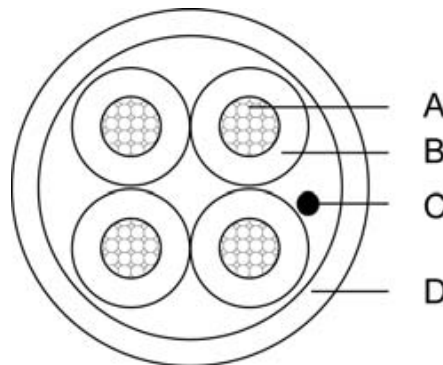

### DESIGN & CONSTRUCTION

DESCRIPTION	COLOUR	SPECIFICATION	MATERIALS
A Conductor		4 x 65 / 0.16 (± 0.008)mm (16AWG)	Stranded Bare Copper
B Conductor Insulation	Green / Red / White / Black	4 x 2.30 (± 0.15) mm	FR-PVC
C Rip Cord			Nylon
D Sheath	Yellow	6.40 (± 0.25)mm	FR-PVC