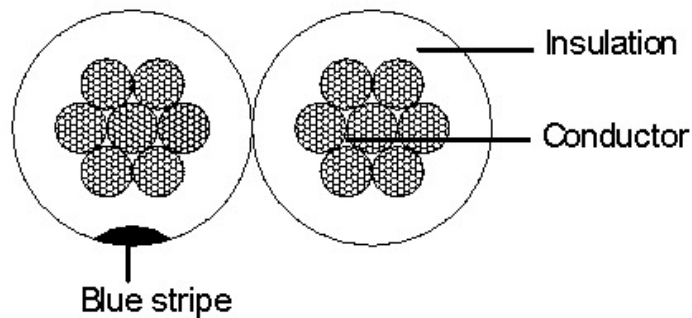

Figure-8 Speaker Cable 100m Reel 12AWG

Y3428

FEATURES

Quality high grade, heavy duty figure-8 speaker cable with transparent PVC jacket. Blue trace-line on one conductor provides easy identification to avoid polarity-reversals during installation. (7x37)259/0.12mm² (12AWG) twisted conductors. Supplied on 100 metre, strong polypropylene reels with count-down metre-marking.

CONSTRUCTION FEATURES

CONSTRUCTION FEATURES

ITEM		A.Q.L.	DESCRIPTION
Conductor	Core Number / Millimetre	0.12 (± 0.008)	Stranded Bare Copper
	2 x 0.12mm x 37 x 7	259 (± 5)	
Insulation	External Dimension (mm)	5.05 mm (± 0.50 mm)	Small Blue Stripe on one of the two transparent PVC insulation
	5.05 x 10.10 mm PVC	10.10 mm (± 1.00 mm)	