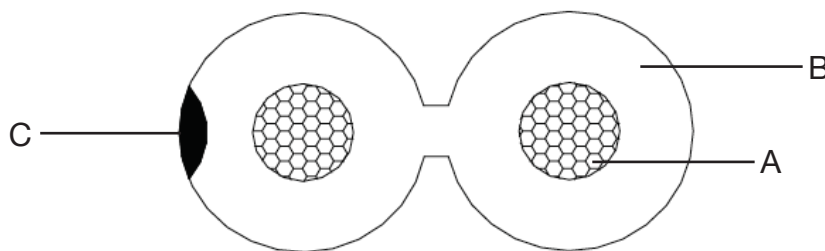

Speaker Cable Fig-8 14/0.20 22 AWG 0.75MM

Y3401GRY, Y3401WHI, Y3402GRY, Y3402WHI,
Y3404GRY, Y3404WHI

DATAMASTER

FEATURES

- Suitable for speakers and other low voltage applications.
- Black trace-line on one side of the PVC jacket provides an easy means of identifying the (+) and (-) conductors, eliminating polarity-reversals during installation.
- Each conductor has 14 strands of 0.20mm² diameter copper wire & PVC jacket OD is 2 x 2.0mm². Standard jacket colours are white and grey.
- Supplied on 100, 250 and 500 metre strong polypropylene reels.

DESIGN & CONSTRUCTION

| ITEM | DESCRIPTION | COLOUR | SPECIFICATION | MATERIALS |
|------|--------------|--|---------------|----------------------|
| A | Conductor | | 2/0.20 x 14mm | Stranded Bare Copper |
| B | Insulation | White and Grey | 2.0 x 4.0 PVC | PVC |
| C | Black Stripe | Small Black Stripe on side of PVC Insulation | 2.0 x 4.0 mm | PVC |