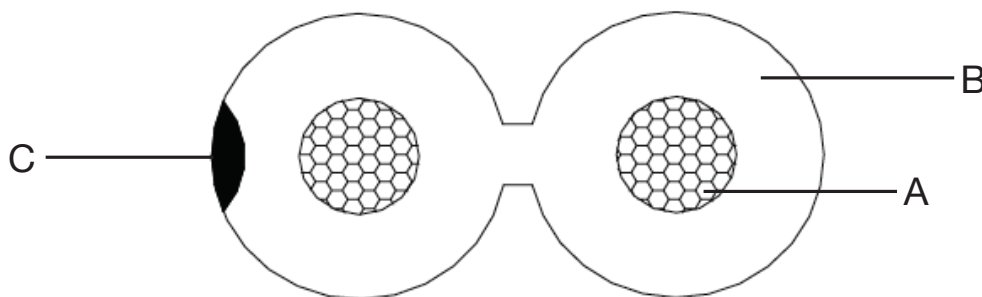

## Speaker Cable Fig-8 24/0.20 20 AWG 0.75MM

Y3405BLK, Y3405GRY, Y3405RED, Y3405WHI,  
Y3406BLK, Y3406GRY, Y3406RED, Y3406WHI,  
Y3407BLK, Y3407GRY, Y3407RED, Y3407WHI

### FEATURES

- General purpose figure-8 cable suitable for speakers, security systems and other low voltage applications.
- Printing on one conductor provides easy identification to avoid polarity-reversals during installation.
- Each conductor has 24 strands of 0.20mm<sup>2</sup> diameter copper wire giving an overall conductor-size of 0.75mm<sup>2</sup>.
- Standard jacket colour is white. Supplied on 100, 250 and 500 metre strong polypropylene reels

### DESIGN & CONSTRUCTION

ITEM	DESCRIPTION	COLOUR	SPECIFICATION	MATERIALS
A	Conductor		2/0.20 x 24mm	Stranded Bare Copper
B	Insulation	White and Grey	2.80 x 5.80 PVC	PVC
C	Black Stripe	Small Black Stripe on side of PVC Insulation	2.80 x 5.80 mm	PVC