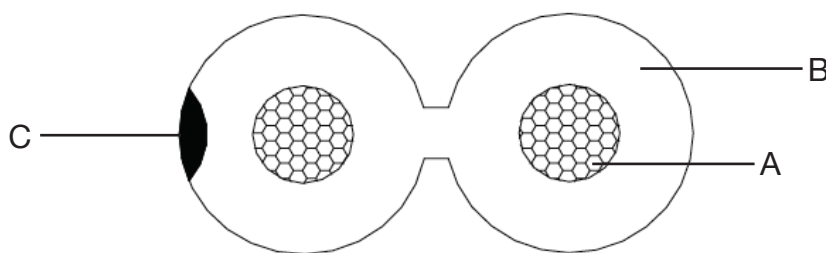

Speaker Cable Fig-8 24/0.20 20 AWG 0.75MM

Y3405BLK, Y3405GRY, Y3405RED, Y3405WHI,
Y3406BLK, Y3406GRY, Y3406RED, Y3406WHI,
Y3407BLK, Y3407GRY, Y3407RED, Y3407WHI

FEATURES

- General purpose figure-8 cable suitable for speakers, security systems and other low voltage applications.
- Printing on one conductor provides easy identification to avoid polarity-reversals during installation.
- Each conductor has 24 strands of 0.20mm² diameter copper wire giving an overall conductor-size of 0.75mm².
- Standard jacket colour is white. Supplied on 100, 250 and 500 metre strong polypropylene reels

DESIGN & CONSTRUCTION

ITEM	DESCRIPTION	COLOUR	SPECIFICATION	MATERIALS
A	Conductor		2/0.20 x 24mm	Stranded Bare Copper
B	Insulation	White and Grey	2.80 x 5.80 PVC	PVC
C	Black Stripe	Small Black Stripe on side of PVC Insulation	2.80 x 5.80 mm	PVC