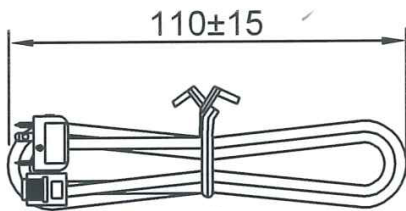

DESIGN & CONSTRUCTION

To view Access' extensive ranges go to: www.accesscomms.com.au