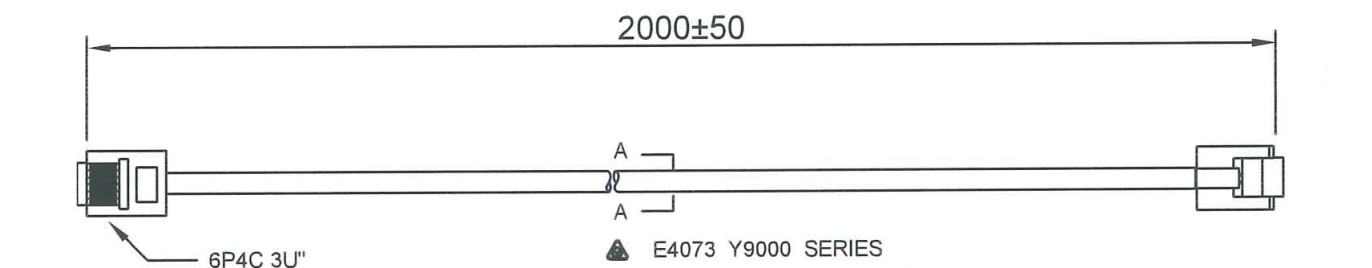

606M+Mod/Mod 4C 2m W3742IV0

FEATURES

606M modular plug adaptor and 6 position modular line cord fitted with RJ11 plugs.

606M adaptor can be fitted or detached allowing equipment to connect to either modular or 610 wall outlets.

A wide variety of lengths, colours.

DESIGN & CONSTRUCTION

To view Access' extensive ranges go to: www.accesscomms.com.au