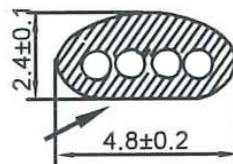

DESIGN & CONSTRUCTION

To view Access' extensive ranges go to: www.accesscomms.com.au