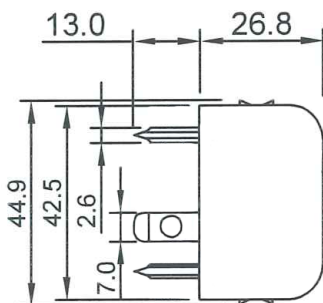

DESIGN & CONSTRUCTION

To view Access' extensive ranges go to: www.accesscomms.com.au