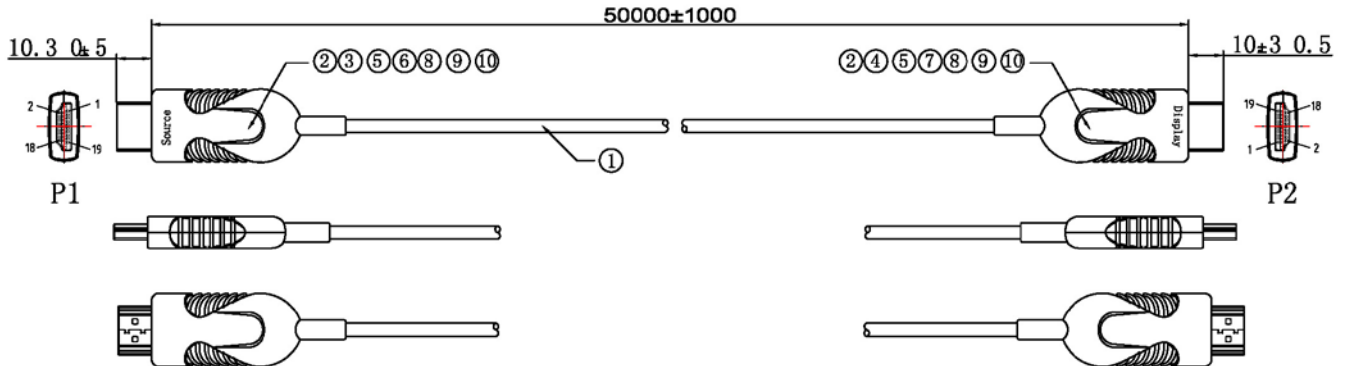

HDMI Cable 4K at 60Hz

W14220050 & W14220100

FEATURES

- HDMI Active Optical Cable - Available in 50m & 100m
- HDMI over Fibre Optical cables - the best and only way to transmit 4K and HDR at lengths over 20 metres.
- Supports Ultra HD 4K@60Hz throughout at lengths beyond the ability of traditional copper cables but still operates like a conventional HDMI cable.
- Finished with 24k Support Arc Gold Plated HDMI Male (19-pin) at either end.

DESIGN & CONSTRUCTION

SKU	LENGTH	TYPE
W14220050	50.00 Metre	4K @ 60Hz
W14220100	100.00 Metre	4K @ 60Hz

To view Access' extensive ranges go to: www.accesscomms.com.au

Sydney (Head Office)
Brisbane Sales
Melbourne Office
Adelaide Office