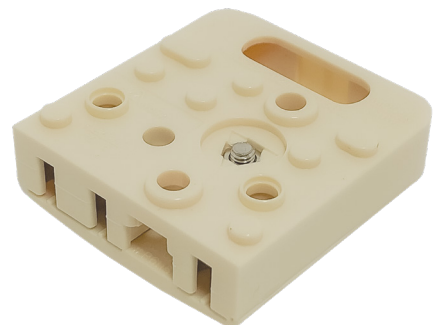

Socket 611W W/Cams

P6116

FEATURES

Suitable for security devices, diallers, modems and other auxiliary equipment. Accepts 604, 605 or 606 telephone plugs.

Often referred to as a mode-3 socket.

Cams allow each terminal pair to be switched or unswitched when plug is withdrawn.

DESIGN & CONSTRUCTION

To view Access' extensive ranges go to: www.accesscomms.com.au

Socket 611W W/Cams

P6116

FRONT

BACK

To view Access' extensive ranges go to: www.accesscomms.com.au

Sydney (Head Office)
Brisbane Office
Melbourne Office
Adelaide Office