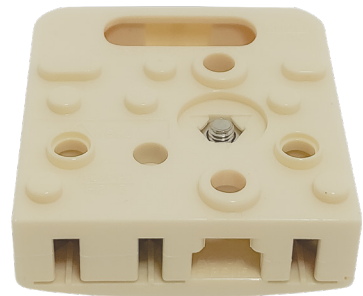

BACK

To view Access' extensive ranges go to: www.accesscomms.com.au

Sydney (Head Office)
Brisbane Office
Melbourne Office
Adelaide Office

Unit 1, 29 Prince William Drive, Seven Hills NSW, 2147
28 The Gateway, Broadmeadows, VIC, 3047
71 Anzac Highway, Ashford, SA, 5035

Phone: (02) 9414 8888
Phone: (07) 3308 5555
Phone: (03) 9330 8333
Phone: (08) 8338 5540

Fax: (02) 9414 8800
Fax: (07) 3308 5500
Fax: (03) 9330 8330

websales@accesscomms.com.au
brisbane@accesscomms.com.au
melbourne@accesscomms.com.au
adelaide@accesscomms.com.au