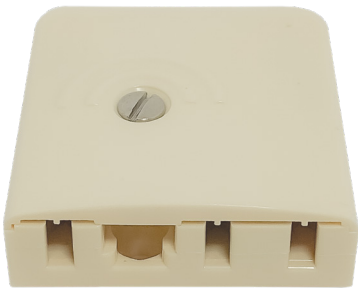

Socket 611W W/Cams

P6116

FRONT

BACK

To view Access' extensive ranges go to: www.accesscomms.com.au

Sydney (Head Office)
Brisbane Office
Melbourne Office
Adelaide Office

Unit 1, 29 Prince William Drive, Seven Hills NSW, 2147
28 The Gateway, Broadmeadows, VIC, 3047
71 Anzac Highway, Ashford, SA, 5035

Phone: (02) 9414 8888
Phone: (07) 3308 5555
Phone: (03) 9330 8333
Phone: (08) 8338 5540

Fax: (02) 9414 8800
Fax: (07) 3308 5500
Fax: (03) 9330 8330

websales@accesscomms.com.au
brisbane@accesscomms.com.au
melbourne@accesscomms.com.au
adelaide@accesscomms.com.au