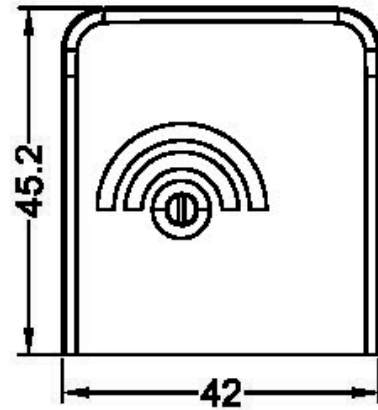

DESIGN & CONSTRUCTION

To view Access' extensive ranges go to: www.accesscomms.com.au

Socket 611W W/Cams

P6116

FRONT

BACK

To view Access' extensive ranges go to: www.accesscomms.com.au

Sydney (Head Office)
Brisbane Office
Melbourne Office
Adelaide Office