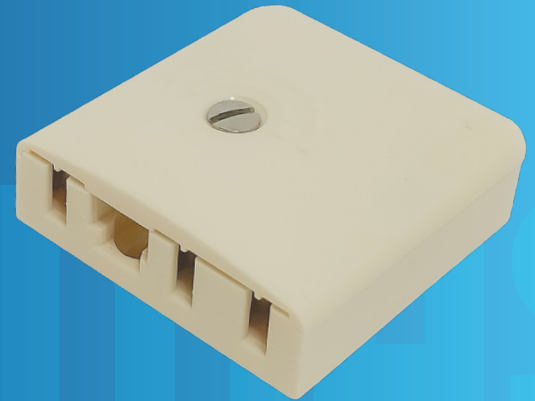

Socket 611W W/Cams

P6116

FEATURES

Suitable for security devices, diallers, modems and other auxiliary equipment. Accepts 604, 605 or 606 telephone plugs.

Often referred to as a mode-3 socket.

Cams allow each terminal pair to be switched or unswitched when plug is withdrawn.

DESIGN & CONSTRUCTION

To view Access' extensive ranges go to: www.accesscomms.com.au

Socket 611W W/Cams

P6116

FRONT

BACK

To view Access' extensive ranges go to: www.accesscomms.com.au

Sydney (Head Office)
Brisbane Office
Melbourne Office
Adelaide Office