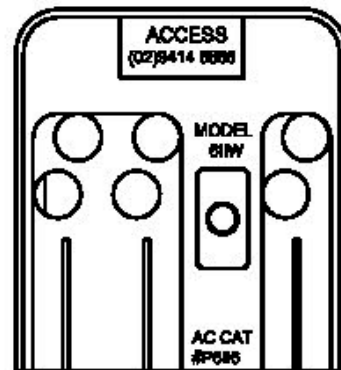

Socket 611W W/Cams

P6116

FEATURES

Suitable for security devices, diallers, modems and other auxiliary equipment. Accepts 604, 605 or 606 telephone plugs.

Often referred to as a mode-3 socket.

Cams allow each terminal pair to be switched or unswitched when plug is withdrawn.

DESIGN & CONSTRUCTION

To view Access' extensive ranges go to: www.accesscomms.com.au

Socket 611W W/Cams

P6116

FRONT

BACK

To view Access' extensive ranges go to: www.accesscomms.com.au

Sydney (Head Office)
Brisbane Office
Melbourne Office
Adelaide Office