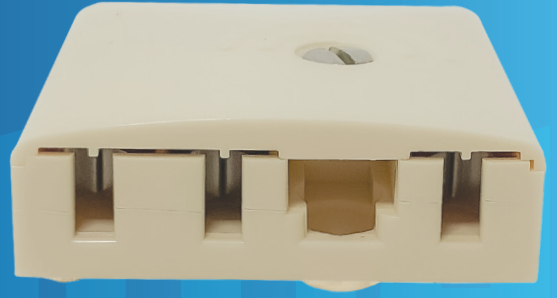

Socket 611W W/Cams

P6116

FEATURES

Suitable for security devices, diallers, modems and other auxiliary equipment. Accepts 604, 605 or 606 telephone plugs.

Often referred to as a mode-3 socket.

Cams allow each terminal pair to be switched or unswitched when plug is withdrawn.

DESIGN & CONSTRUCTION

To view Access' extensive ranges go to: www.accesscomms.com.au

Socket 611W W/Cams

P6116

FRONT

BACK

To view Access' extensive ranges go to: www.accesscomms.com.au

Sydney (Head Office)
Brisbane Office
Melbourne Office
Adelaide Office