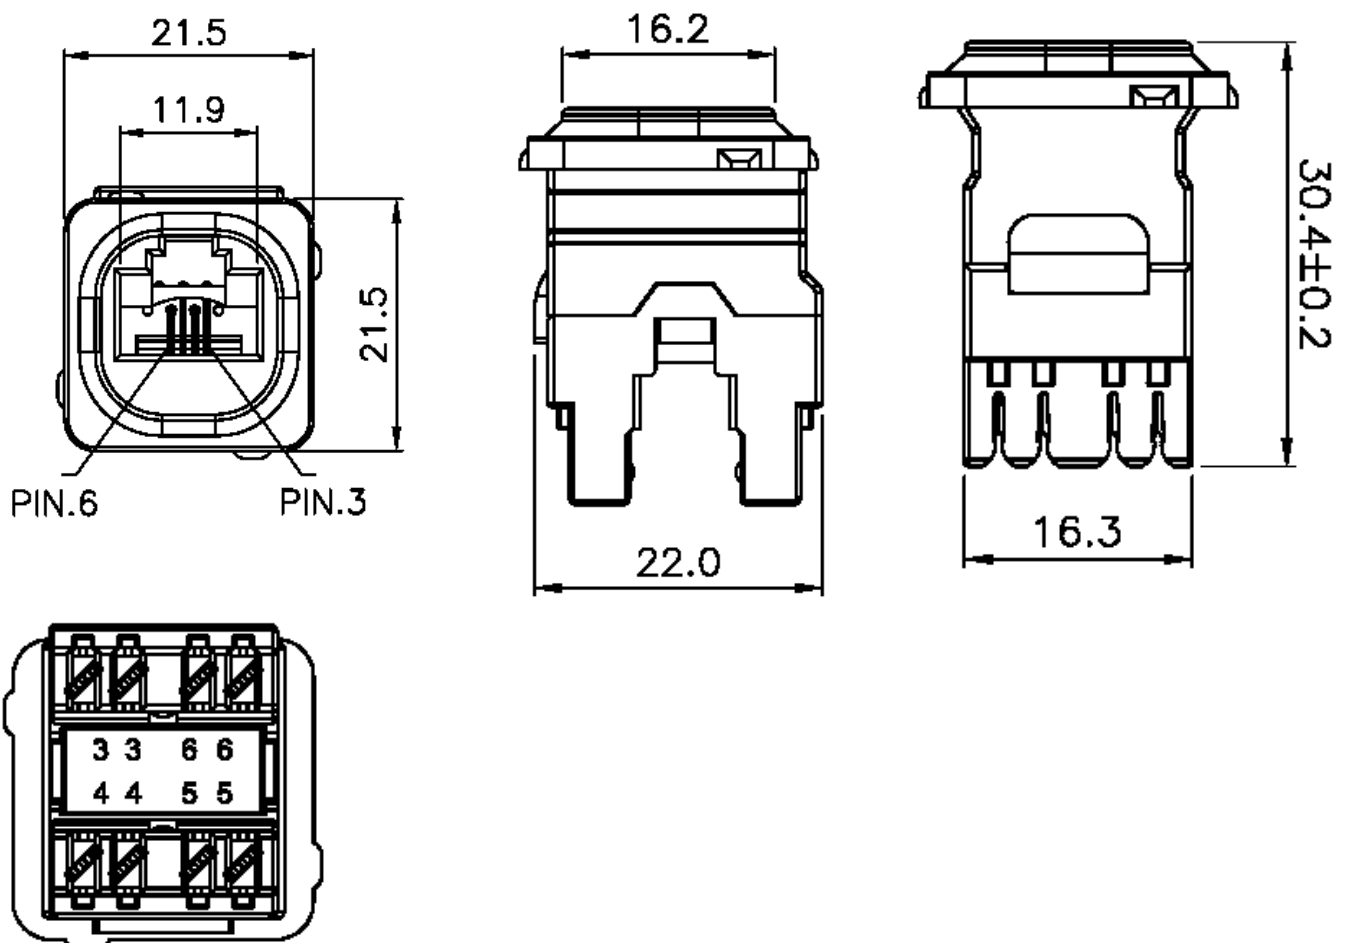

8P4C IDC Voice Jack White

P4664 Series

PERFORMANCE SPECIFICATIONS

Wiring	T568A & T568B	
Insertion Force	900g for 8 contacts	
Retention Strength	7.7 kgs between jack and plug	
Operating Temperature	- 10°C to + 60°C (ISO/ICE 11801, ANSI/TIA 568 B.2)	
Life (mating cycles)	Jack	750 cycles min. (ISO/IEC 11801, IEC 60603-7-4)
	IDC	Suitable for 22-26 AWG solid wire, compatible with both 110 and Krone punch down tools
Durability	Jack	750 cycles Plug-Jack mating and unmating test, Insertion cycles at 20 cycles/minute max. Contact resistance test per 100 cycles

MEASUREMENT SPECIFICATIONS

To view Access' extensive ranges go to: www.accesscomms.com.au

Sydney (Head Office)
Brisbane Sales
Melbourne Office
Adelaide Office

Unit 1, 29 Prince William Drive, Seven Hills NSW 2147
28 The Gateway, Broadmeadows VIC 3047
71 Anzac Highway, Ashford SA 5035

Phone: (02) 9414 8888
Phone: (07) 3308 5555
Phone: (03) 9330 8333
Phone: (08) 8338 5540

sales@accesscomms.com.au
brisbane@accesscomms.com.au
melbourne@accesscomms.com.au
adelaide@accesscomms.com.au