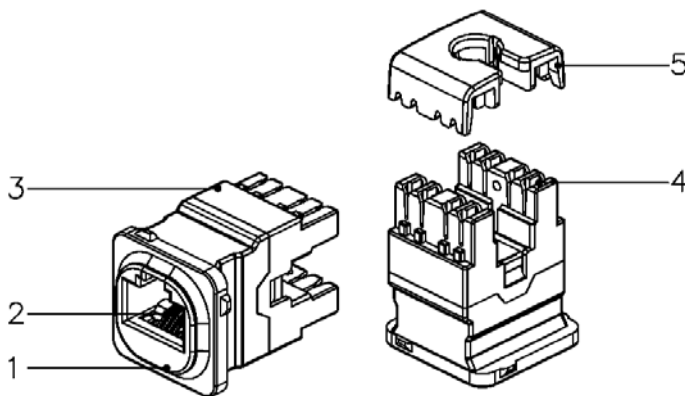

8P4C IDC Voice Jack White

P4664 Series

FEATURES

- Our voice grade RJ45 8P4C IDC jack with 2 IDC connections per contact allowing easy loop-in, loop-out for typical voice applications.
- Compatible with our P4600 series flush plates and most standard Australian flush plates.
- Also suits our P4611 Surface Boxes.
- Rear termination with 110 or Krone IDC impact tool.
- Available in individual Datamaster® zip-top bags or buckets of 50 pieces which include a bonus impact safety chassis for safe and speedy termination.

MATERIAL SPECIFICATIONS

PART		DESCRIPTION
1	RJ45 Jack	Housing: ABS+PC, UL 94 V-0 with optional colour painted
2	RJ45 Jack Contact	
2-1		Material: Phosphor bronze
2-2		Contact Area: min 3mm 50µ" Gold Plated over nickel plated
3	IDC Housing	PC, UL 94V - 2
4	IDC Terminal Material & Finish	
4-1		Phosphor Bronze 50µ" Tin Plated
4-2		110 & Krone Tool Compatible
4-3		Suitable for 22-26AWG stranded & solid Wire
5	IDC Cap	ABS, UL 94V - 0

8P4C IDC Voice Jack White

P4664 Series

PERFORMANCE SPECIFICATIONS

Wiring	T568A & T568B	
Insertion Force	900g for 8 contacts	
Retention Strength	7.7 kgs between jack and plug	
Operating Temperature	- 10°C to + 60°C (ISO/ICE 11801, ANSI/TIA 568 B.2)	
Life (mating cycles)	Jack	750 cycles min. (ISO/IEC 11801, IEC 60603-7-4)
	IDC	Suitable for 22-26 AWG solid wire, compatible with both 110 and Krone punch down tools
Durability	Jack	750 cycles Plug-Jack mating and unmating test, Insertion cycles at 20 cycles/minute max. Contact resistance test per 100 cycles