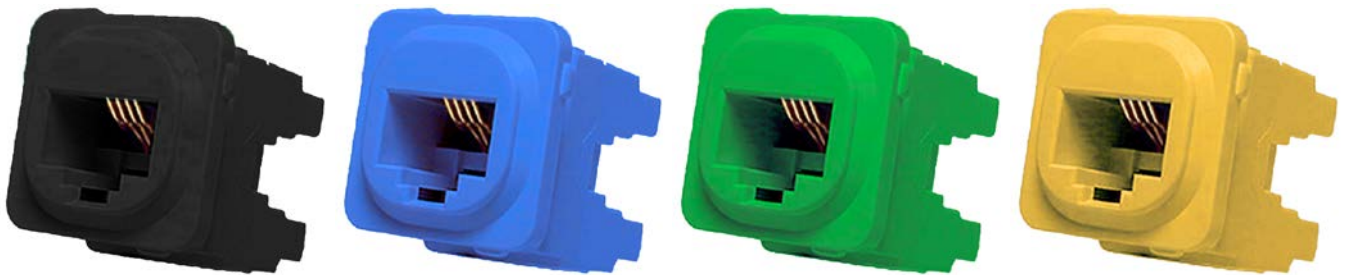

8P4C IDC Voice Jack White

P4664 Series

PRODUCT RANGE

SKU	COLOUR	TYPE	COMPATIBILITY	PACK
P4664-050	White	IDC Voice Jack	8P4C	50 per Bucket
P4664BLK	Black	IDC Voice Jack	8P4C	50 per Bucket
P4664GRN	Green	IDC Voice Jack	8P4C	50 per Bucket
P4664YEL	Yellow	IDC Voice Jack	8P4C	50 per Bucket
P4664BLU	Blue	IDC Voice Jack	8P4C	50 per Bucket

To view Access' extensive ranges go to: www.accesscomms.com.au

Sydney (Head Office)
Brisbane Sales
Melbourne Office
Adelaide Office

Unit 1, 29 Prince William Drive, Seven Hills NSW 2147
28 The Gateway, Broadmeadows VIC 3047
71 Anzac Highway, Ashford SA 5035

Phone: (02) 9414 8888
Phone: (07) 3308 5555
Phone: (03) 9330 8333
Phone: (08) 8338 5540

sales@accesscomms.com.au
brisbane@accesscomms.com.au
melbourne@accesscomms.com.au
adelaide@accesscomms.com.au