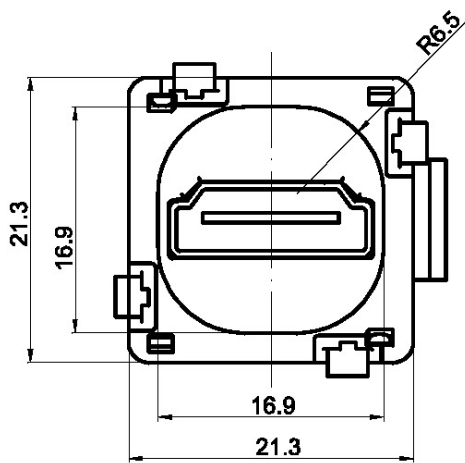

DESIGN & CONSTRUCTION

To view Access' extensive ranges go to: www.accesscomms.com.au

Sydney (Head Office)
Brisbane Sales
Melbourne Office
Adelaide Office

Unit 1, 29 Prince William Drive, Seven Hills NSW 2147
28 The Gateway, Broadmeadows VIC 3047
71 Anzac Highway, Ashford SA 5035

Phone: (02) 9414 8888
Phone: (07) 3308 5555
Phone: (03) 9330 8333
Phone: (08) 8338 5540

sales@accesscomms.com.au
brisbane@accesscomms.com.au
melbourne@accesscomms.com.au
adelaide@accesscomms.com.au