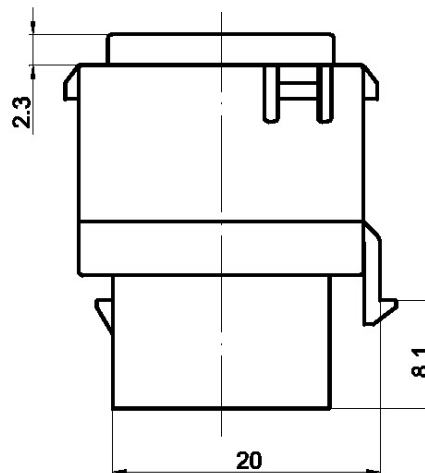

DESIGN & CONSTRUCTION

To view Access' extensive ranges go to: www.accesscomms.com.au

Sydney (Head Office)
Brisbane Sales
Melbourne Office
Adelaide Office

Unit 1, 29 Prince William Drive, Seven Hills NSW 2147
28 The Gateway, Broadmeadows VIC 3047
71 Anzac Highway, Ashford SA 5035

Phone: (02) 9414 8888
Phone: (07) 3308 5555
Phone: (03) 9330 8333
Phone: (08) 8338 5540

sales@accesscomms.com.au
brisbane@accesscomms.com.au
melbourne@accesscomms.com.au
adelaide@accesscomms.com.au