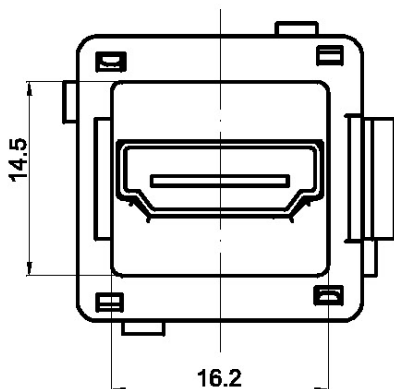

DESIGN & CONSTRUCTION

To view Access' extensive ranges go to: www.accesscomms.com.au

Sydney (Head Office)
Brisbane Sales
Melbourne Office
Adelaide Office

Unit 1, 29 Prince William Drive, Seven Hills NSW 2147
28 The Gateway, Broadmeadows VIC 3047
71 Anzac Highway, Ashford SA 5035

Phone: (02) 9414 8888
Phone: (07) 3308 5555
Phone: (03) 9330 8333
Phone: (08) 8338 5540

sales@accesscomms.com.au
brisbane@accesscomms.com.au
melbourne@accesscomms.com.au
adelaide@accesscomms.com.au