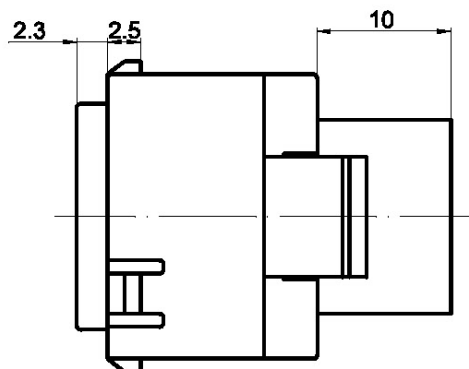

DESIGN & CONSTRUCTION

To view Access' extensive ranges go to: www.accesscomms.com.au

Sydney (Head Office)
Brisbane Sales
Melbourne Office
Adelaide Office

Unit 1, 29 Prince William Drive, Seven Hills NSW 2147
28 The Gateway, Broadmeadows VIC 3047
71 Anzac Highway, Ashford SA 5035

Phone: (02) 9414 8888
Phone: (07) 3308 5555
Phone: (03) 9330 8333
Phone: (08) 8338 5540

sales@accesscomms.com.au
brisbane@accesscomms.com.au
melbourne@accesscomms.com.au
adelaide@accesscomms.com.au