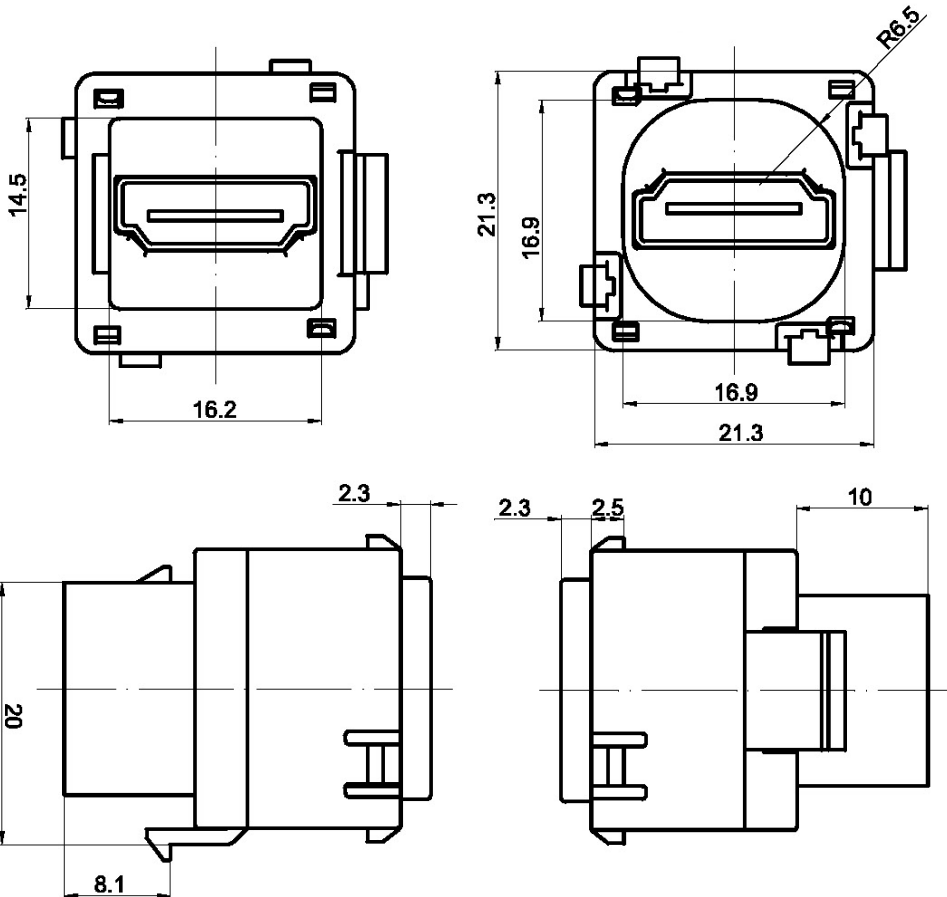

### FEATURES

HDMI connector for digital audio/video connections.

HDMI connectors on front and rear for easy HDMI cable hook-ups.

Universal design allows compatibility with our P4600 series Flush Plates, most standard Australian flush plates and Keystone flush plates and panels.