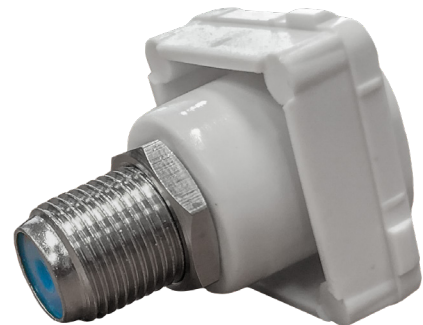

## PAL With F-Type At Rear Suits Australian Flush Plates

P4655

### FEATURES

PAL TV connector as used for analogue or digital TV, set-top boxes and VCR connections.

F-connector on rear for easy coaxial cable hook-ups.

Compatible with our P4600 series Flush Plates and most standard Australian flush plates.

PAL connectors are also known as Belling Lee connectors or IEC60169-2 connectors.

Available in individual Datamaster® zip-top bags or boxes of 40 pieces.

## PAL With F-Type At Rear Suits Australian Flush Plates

P4655

FRONT

BACK

To view Access' extensive ranges go to: [www.accesscomms.com.au](http://www.accesscomms.com.au)

Sydney (Head Office)  
Brisbane Office  
Melbourne Office  
Adelaide Office