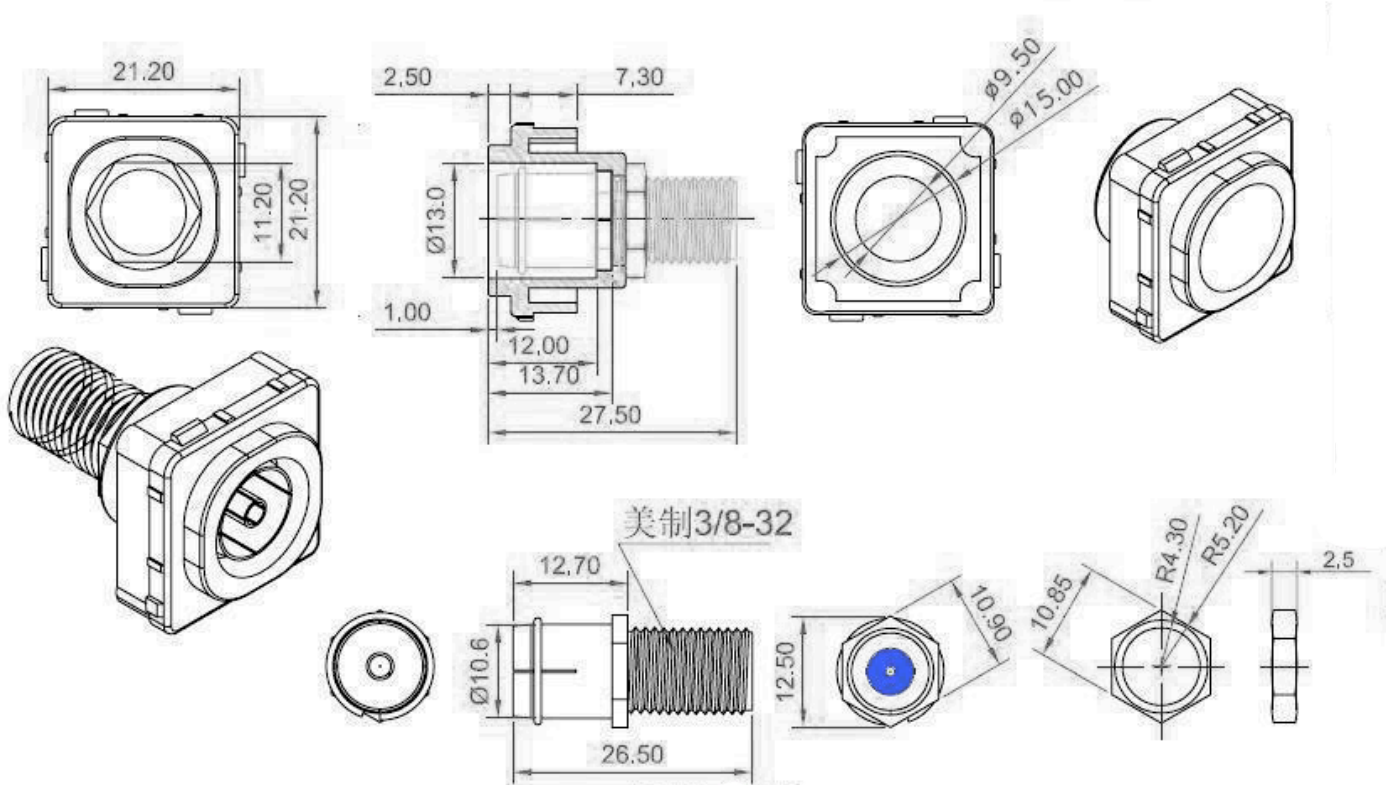

DESIGN & CONSTRUCTION

To view Access' extensive ranges go to: www.accesscomms.com.au

Sydney (Head Office)
Brisbane Office
Melbourne Office
Adelaide Office

Unit 1, 29 Prince William Drive, Seven Hills NSW, 2147
28 The Gateway, Broadmeadows, VIC, 3047
71 Anzac Highway, Ashford, SA, 5035

Phone: (02) 9414 8888
Phone: (07) 3308 5555
Phone: (03) 9330 8333
Phone: (08) 8338 5540

Fax: (02) 9414 8800
Fax: (07) 3308 5500
Fax: (03) 9330 8330

websales@accesscomms.com.au
brisbane@accesscomms.com.au
melbourne@accesscomms.com.au
adelaide@accesscomms.com.au