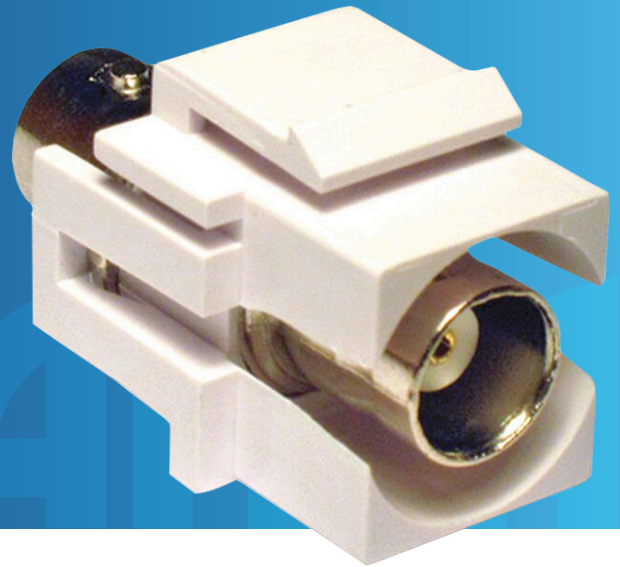

## BNC Keystone Connector P4524

### FEATURES

BNC connector for use with keystone patch panels, flush plates or surface boxes.

Front and rear BNC connectors for easy CCTV camera or RGB hook-ups.

NO.	CAT#	RU
1.	Plastic	ABS, UL 94V-0, with optional
2.	Connector	Zinc Alloy with Nickel Plated