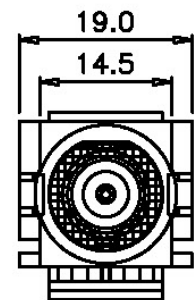

### FEATURES

BNC connector for use with keystone patch panels, flush plates or surface boxes.

Front and rear BNC connectors for easy CCTV camera or RGB hook-ups.

NO.	CAT#	RU
1.	Plastic	ABS, UL 94V-0, with optional
2.	Connector	Zinc Alloy with Nickel Plated