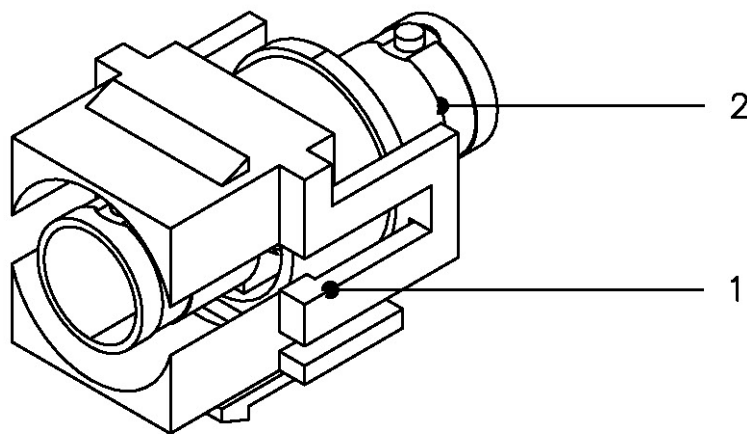

## BNC Keystone Connector P4524

### FEATURES

BNC connector for use with keystone patch panels, flush plates or surface boxes.

Front and rear BNC connectors for easy CCTV camera or RGB hook-ups.

NO.	CAT#	RU
1.	Plastic	ABS, UL 94V-0, with optional
2.	Connector	Zinc Alloy with Nickel Plated