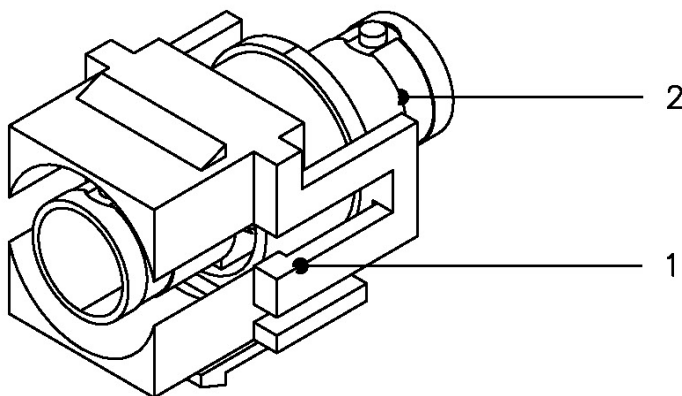

BNC Keystone Connector

P4524

FEATURES

BNC connector for use with keystone patch panels, flush plates or surface boxes.

Front and rear BNC connectors for easy CCTV camera or RGB hook-ups.

MATERIAL SPECIFICATIONS

PART	DESCRIPTION
1	Plastic ABS, UL 94V-0, with optiona
2	Connector Zinc Alloy with Nickel Plated