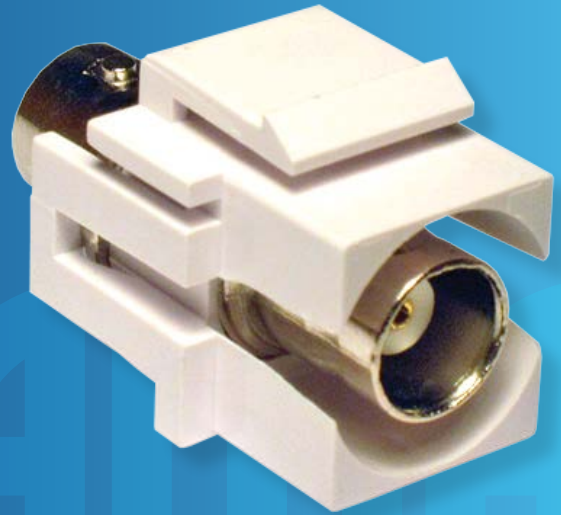

BNC Keystone Connector

P4524

FEATURES

BNC connector for use with keystone patch panels, flush plates or surface boxes.

Front and rear BNC connectors for easy CCTV camera or RGB hook-ups.

MATERIAL SPECIFICATIONS

PART	DESCRIPTION
1	Plastic ABS, UL 94V-0, with optiona
2	Connector Zinc Alloy with Nickel Plated