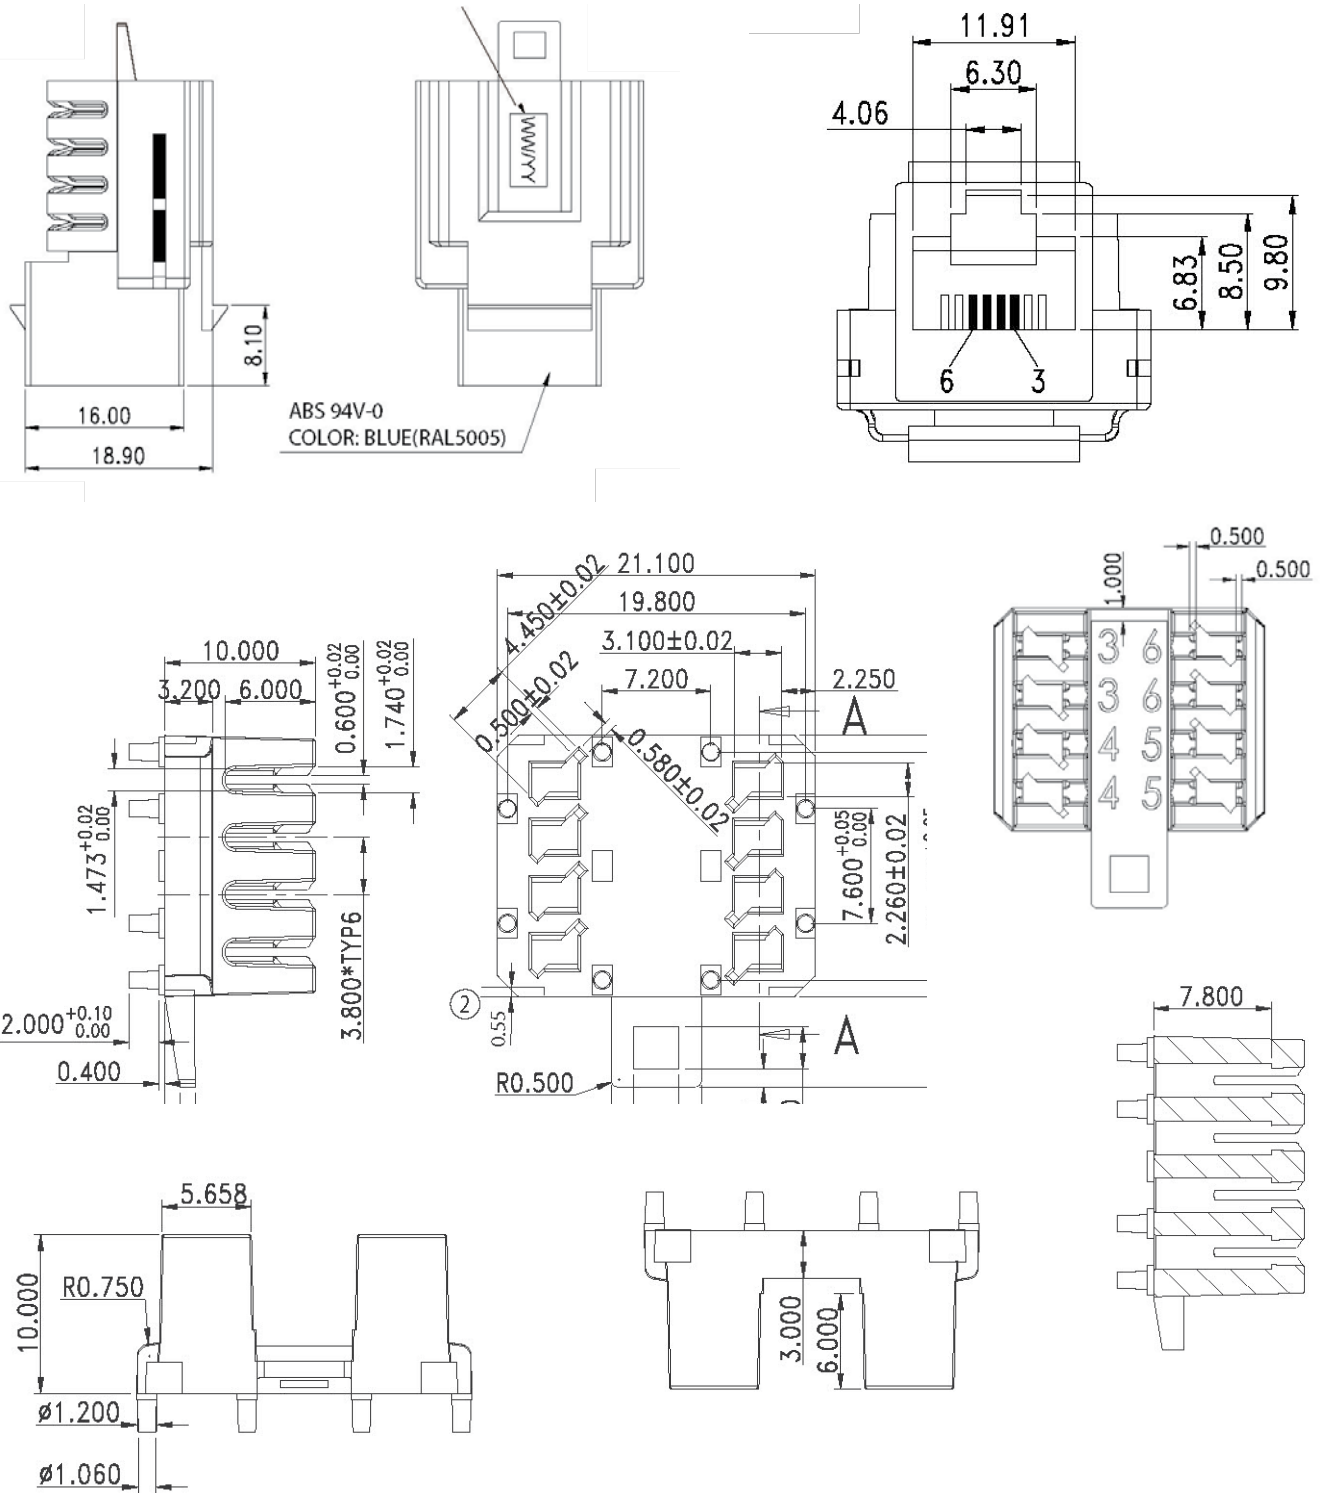

8P4C Mode-3 Jack

P4513BLU

To view Access' extensive ranges go to: www.accesscomms.com.au

Sydney (Head Office)
Brisbane Sales
Melbourne Office
Adelaide Office

Unit 1, 29 Prince William Drive, Seven Hills NSW 2147
28 The Gateway, Broadmeadows VIC 3047
71 Anzac Highway, Ashford SA 5035

Phone: (02) 9414 8888
Phone: (07) 3308 5555
Phone: (03) 9330 8333
Phone: (08) 8338 5540

sales@accesscomms.com.au
brisbane@accesscomms.com.au
melbourne@accesscomms.com.au
adelaide@accesscomms.com.au