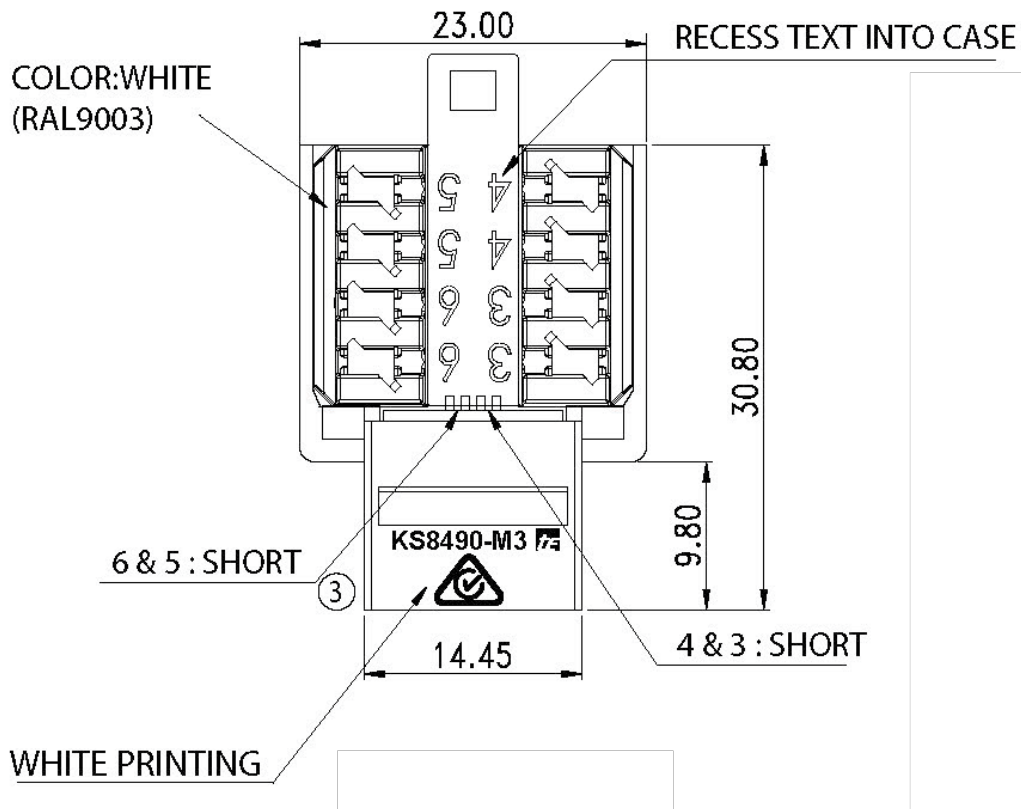

DESIGN & CONSTRUCTION

To view Access' extensive ranges go to: www.accesscomms.com.au

Sydney (Head Office)
Brisbane Sales
Melbourne Office
Adelaide Office

Unit 1, 29 Prince William Drive, Seven Hills NSW 2147
28 The Gateway, Broadmeadows VIC 3047
71 Anzac Highway, Ashford SA 5035

Phone: (02) 9414 8888
Phone: (07) 3308 5555
Phone: (03) 9330 8333
Phone: (08) 8338 5540

sales@accesscomms.com.au
brisbane@accesscomms.com.au
melbourne@accesscomms.com.au
adelaide@accesscomms.com.au