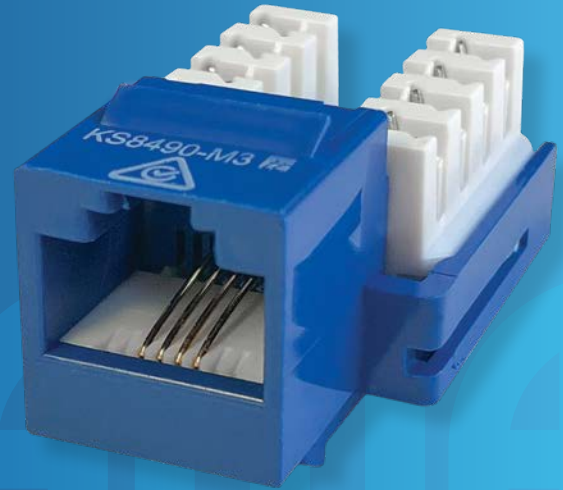

8P4C Mode-3 Jack

P4513BLU

FEATURES

RJ45 8P4C IDC jack with 2 IDC connections per contact allowing easy line-in and line-out for typical alarm dialler applications.

Rear termination with 110 or Krone IDC impact tool. Available in individual Datamaster® zip-top bags 10 pieces.

P4590 Bezel is available.

DESIGN & CONSTRUCTION

To view Access' extensive ranges go to: www.accesscomms.com.au

Sydney (Head Office)
Brisbane Sales
Melbourne Office
Adelaide Office

Unit 1, 29 Prince William Drive, Seven Hills NSW 2147
28 The Gateway, Broadmeadows VIC 3047
71 Anzac Highway, Ashford SA 5035