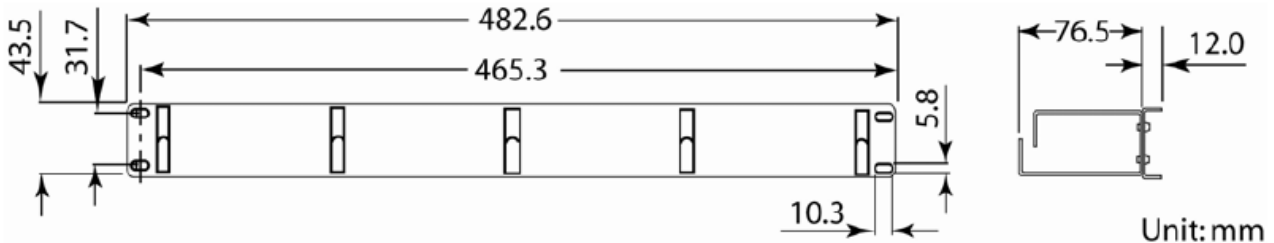

### FEATURES

Horizontal 1RU cable management panel. Suits all standard 19" racks. Black Colour.

- Horizontal 1RU
- Suits all standard 19" racks
- Black painted metal hooks

### CONSTRUCTION

<b>Material</b>	SPCC
<b>Thickness</b>	1.5mm
<b>Weight</b>	0.45kg
<b>Finish</b>	Painted Matte Black
<b>Height</b>	1RU

To view Access' extensive ranges go to: [www.accesscomms.com.au](http://www.accesscomms.com.au)