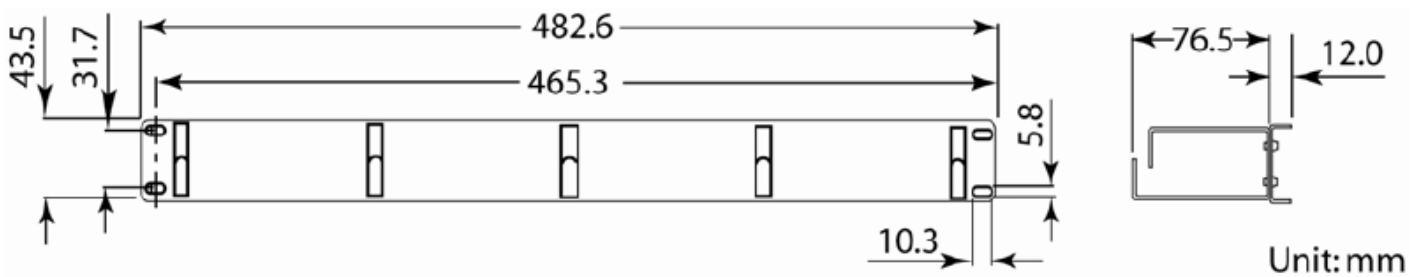

1RU Cable Management Panel;

P4221

DESCRIPTION

Horizontal 1RU cable management panel. Suits all standard 19" racks. Black Colour.

- Horizontal 1RU
- Suits all standard 19" racks
- Black painted metal hooks

LINE DRAWING

CONSTRUCTION

Material	SPCC
Thickness	1.5mm
Weight	0.45kg
Finish	Painted Matte Black
Height	1RU

To view Access' extensive ranges go to: www.accesscomms.com.au

Sydney (Head Office)
Brisbane Office
Melbourne Office
Adelaide Office