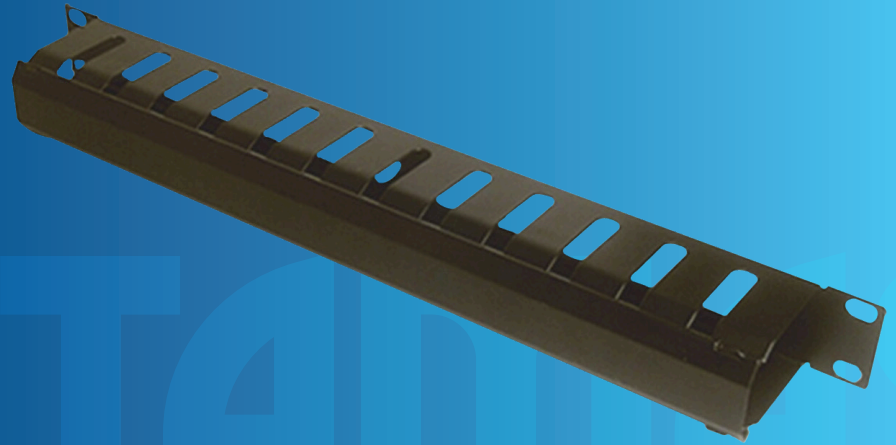

1RU Covered Cable Management Panel

P4221COV

FEATURES

- Horizontal 1RU
- Top and bottom slots allow cables to exit neatly for tidy professional finish.
- Suits all standard 19" racks.
- Black colour.
- Also available in 2RU size

CAT#	RU	COLOUR	DIMENSIONS
P4221COV	1	Black	483*42*70

SPECIFICATION

NO.	DESCRIPTION
1	Mounting Horizontally on Standard 19" Cabinet
2	Material : SPC and Plastic
3	Colour Black
4	1RU Horizontal Metal Cable Manager with Cover