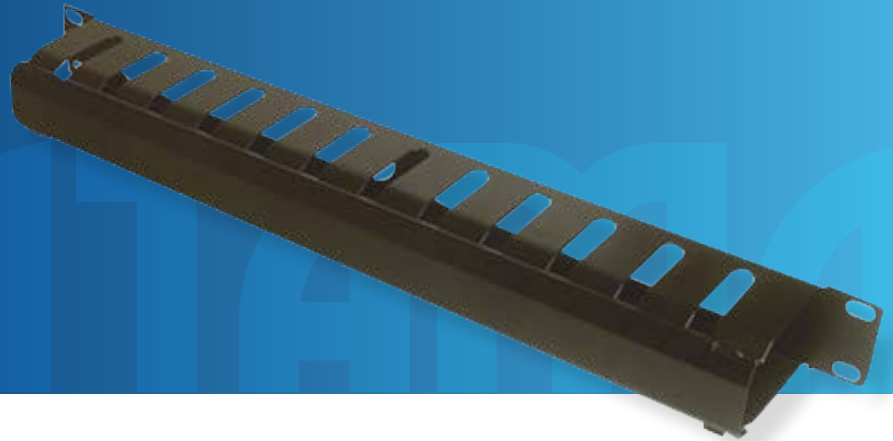

Covered Cable Management Panel

P4221COV, P4222COV

FEATURES

- Horizontal 1RU and 2RU covered cable management panel
- Top and bottom slots allow cables to exit neatly for tidy professional finish
- Suits all standard 19" racks
- Black colour

CAT#	SLOTS	RU	TYPE
P4221COV	24	1	Cat5e & Cat6
P4222COV	12	2	Cat5e & Cat6

SPECIFICATION

NO.	DESCRIPTION
1	Mounting Horizontally on Standard 19" Cabinet
2	Material : SPCC and Plastic
3	Colour Black
4	1RU Horizontal Metal Cable Manager with Cover