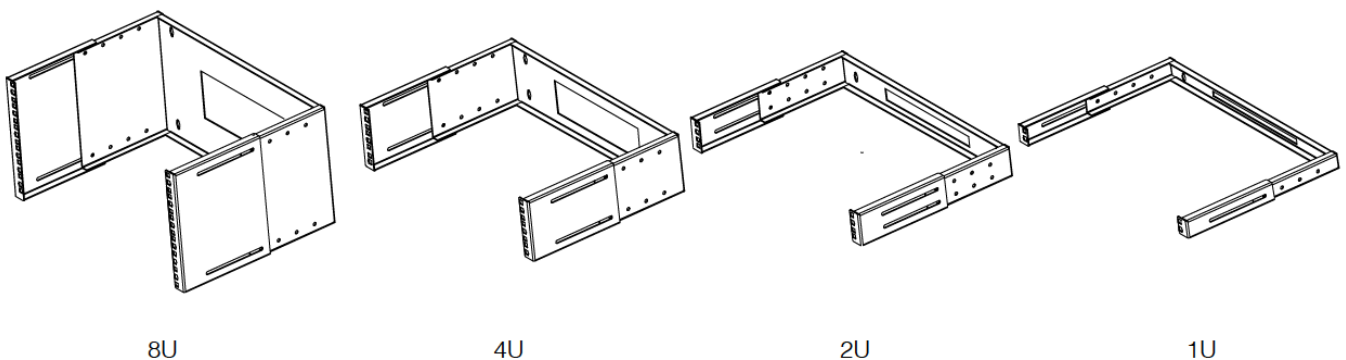

DESIGN & CONSTRUCTION

To view Access' extensive ranges go to: www.accesscomms.com.au

Sydney (Head Office)
Brisbane Sales
Melbourne Office
Adelaide Office

Unit 1, 29 Prince William Drive, Seven Hills NSW 2147
28 The Gateway, Broadmeadows VIC 3047
71 Anzac Highway, Ashford SA 5035

Phone: (02) 9414 8888
Phone: (07) 3308 5555
Phone: (03) 9330 8333
Phone: (08) 8338 5540

sales@accesscomms.com.au
brisbane@accesscomms.com.au
melbourne@accesscomms.com.au
adelaide@accesscomms.com.au