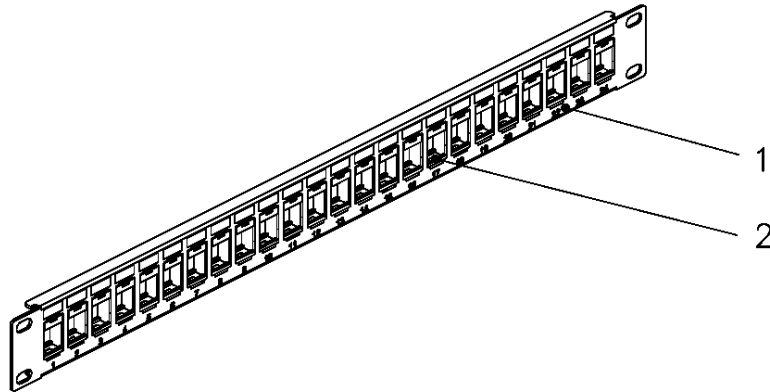

## 24-Port 1RU Keystone Panel Unloaded

P4124

### FEATURES

Datamaster 24-Port 1RU Unloaded Keystone Patch Panel.

- Suits both Cat5e & Cat6 Datamaster Keystone Jacks
- Suits all Datamaster Cat5E and Cat6 snap in couplers
- Suits all Datamaster Keystone Inserts, including BNC connectors, HDMI & F-Type

Ideal for Multimedia Networks.

ITEM	DESCRIPTION
1 - Panel	SPCC 1.5mm thickness with black painted colour
2 - Insert	ABS UL 94V-0