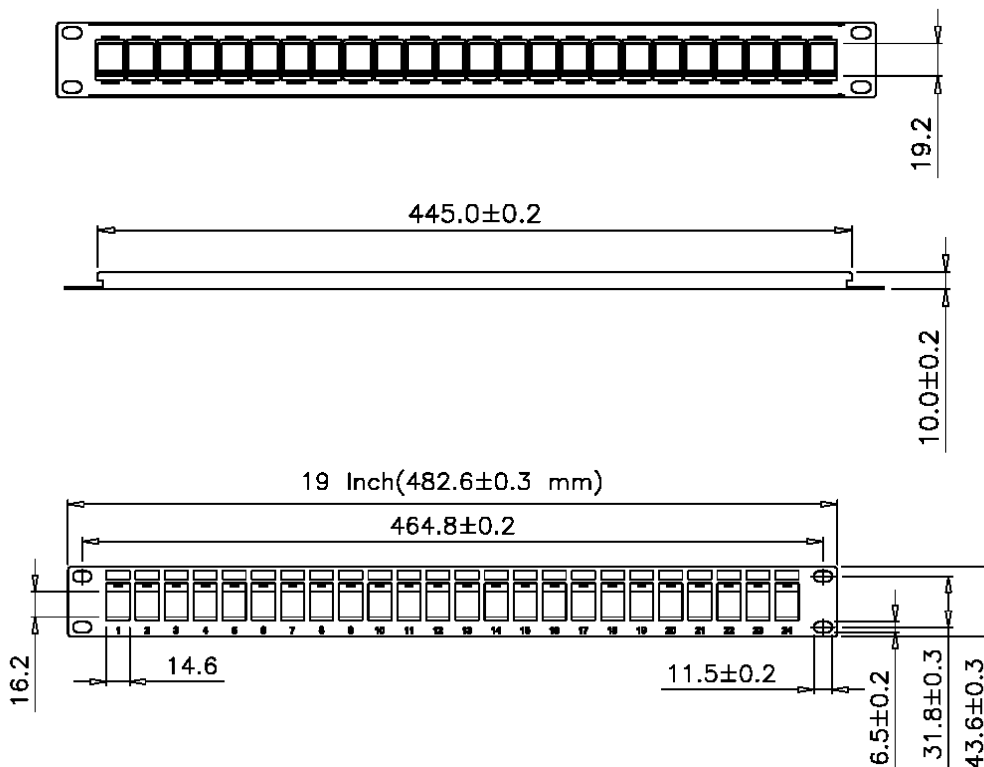

MEASUREMENT SPECIFICATIONS

To view Access' extensive ranges go to: www.accesscomms.com.au