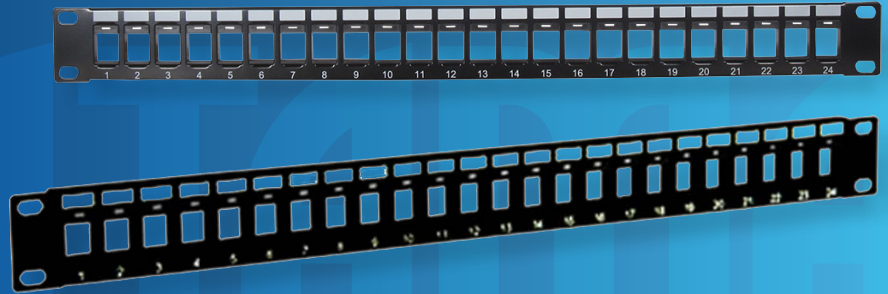

24-Port 1RU Keystone Panel Unloaded

P4124

FEATURES

Datamaster 24-Port 1RU Unloaded Keystone Patch Panel.

- Suits both Cat5e & Cat6 Datamaster Keystone Jacks
- Suits all Datamaster Cat5E and Cat6 snap in couplers
- Suits all Datamaster Keystone Inserts, including BNC connectors, HDMI & F-Type
- Ideal for multimedia networks

MATERIAL SPECIFICATIONS

PART	DESCRIPTION
1	Panel SPCC 1.5mm thickness with black painted colour
2	Insert ABS UL 94-0

MEASUREMENT SPECIFICATIONS

To view Access' extensive ranges go to: www.accesscomms.com.au