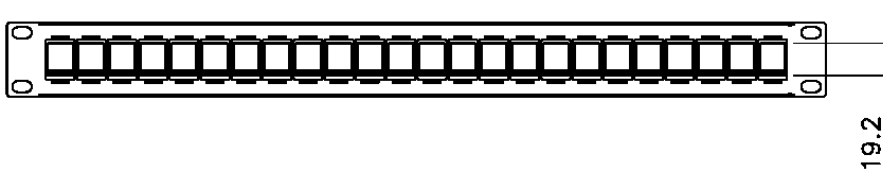

24-Port 1RU Keystone Panel Unloaded

P4124

FEATURES

Datamaster 24-Port 1RU Unloaded Keystone Patch Panel.

- Suits both Cat5e & Cat6 Datamaster Keystone Jacks
- Suits all Datamaster Cat5E and Cat6 snap in couplers
- Suits all Datamaster Keystone Inserts, including BNC connectors, HDMI & F-Type
- Ideal for multimedia networks

MATERIAL SPECIFICATIONS

PART	DESCRIPTION
1	Panel SPCC 1.5mm thickness with black painted colour
2	Insert ABS UL 94-0

MEASUREMENT SPECIFICATIONS

To view Access' extensive ranges go to: www.accesscomms.com.au