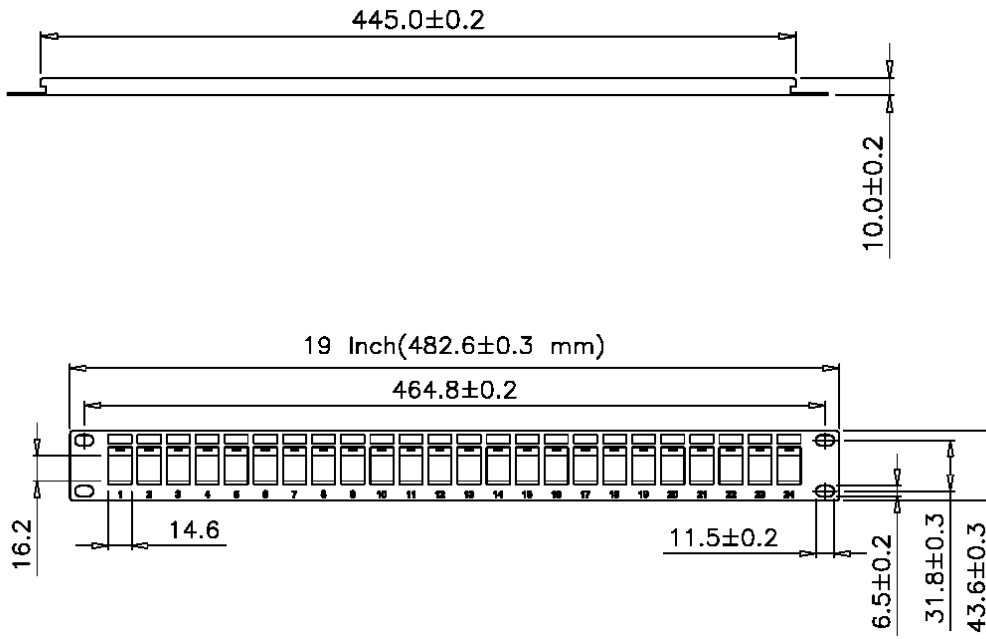

24-Port 1RU Keystone Panel Unloaded

P4124

To view Access' extensive ranges go to: www.accesscomms.com.au

Sydney (Head Office)
Brisbane Sales
Melbourne Office
Adelaide Office

Unit 1, 29 Prince William Drive, Seven Hills NSW 2147

28 The Gateway, Broadmeadows VIC 3047
71 Anzac Highway, Ashford SA 5035

Phone: (02) 9414 8888
Phone: (07) 3308 5555
Phone: (03) 9330 8333
Phone: (08) 8338 5540

sales@accesscomms.com.au
brisbane@accesscomms.com.au
melbourne@accesscomms.com.au
adelaide@accesscomms.com.au