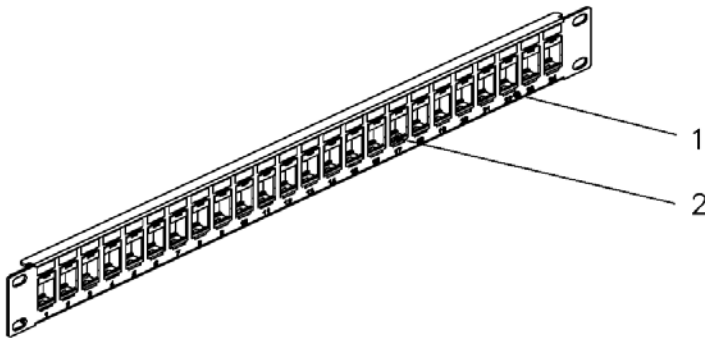

24-Port 1RU Keystone Panel Unloaded

P4124

FEATURES

Datamaster 24-Port 1RU Unloaded Keystone Patch Panel.

- Suits both Cat5e & Cat6 Datamaster Keystone Jacks
- Suits all Datamaster Cat5E and Cat6 snap in couplers
- Suits all Datamaster Keystone Inserts, including BNC connectors, HDMI & F-Type
- Ideal for multimedia networks

MATERIAL SPECIFICATIONS

PART	DESCRIPTION
1	Panel SPCC 1.5mm thickness with black painted colour
2	Insert ABS UL 94-0

MEASUREMENT SPECIFICATIONS

To view Access' extensive ranges go to: www.accesscomms.com.au