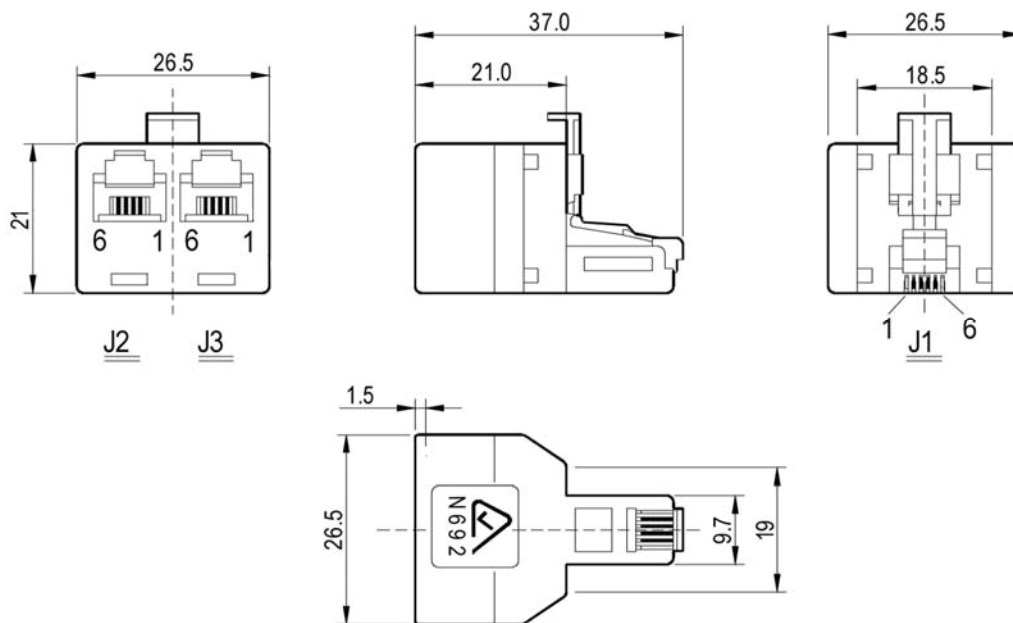

6P4C Modular Double Adaptor

P2200

FEATURES

- Two devices with modular plugs can be connected to one modular socket using these modular double adaptors.
- Standard wiring configuration is straightthrough.
- Special wiring configurations are also available.

DESIGN & CONSTRUCTION

WIRING			
J1	J2	J3	Wire Colour
2	2	2	Black
3	3	3	Red
4	4	4	Green
5	5	5	Yellow

MATERIALS	
Housing	ABS
Internal wiring	26AWG
Contacts	Gold plated phosphor bronze

To view Access' extensive ranges go to: www.accesscomms.com.au