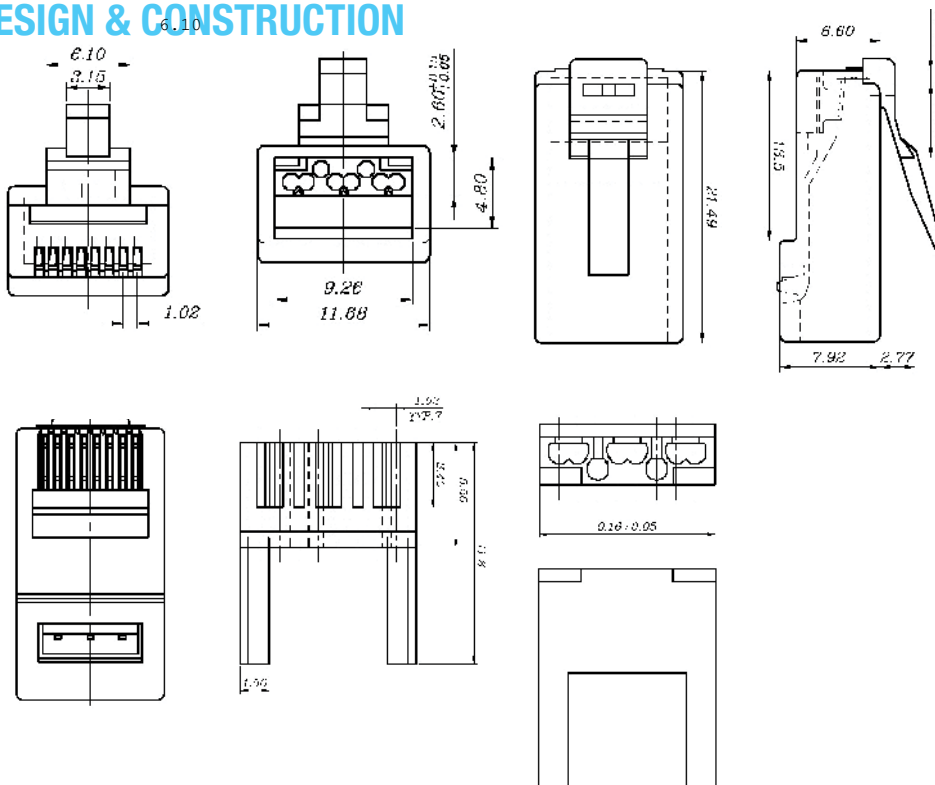

DESIGN & CONSTRUCTION

To view Access' extensive ranges go to: www.accesscomms.com.au

Sydney (Head Office)
Brisbane Sales
Melbourne Office
Adelaide Office

Unit 1, 29 Prince William Drive, Seven Hills NSW 2147
28 The Gateway, Broadmeadows VIC 3047
71 Anzac Highway, Ashford SA 5035

Phone: (02) 9414 8888
Phone: (07) 3308 5555
Phone: (03) 9330 8333
Phone: (08) 8338 5540

sales@accesscomms.com.au
brisbane@accesscomms.com.au
melbourne@accesscomms.com.au
adelaide@accesscomms.com.au