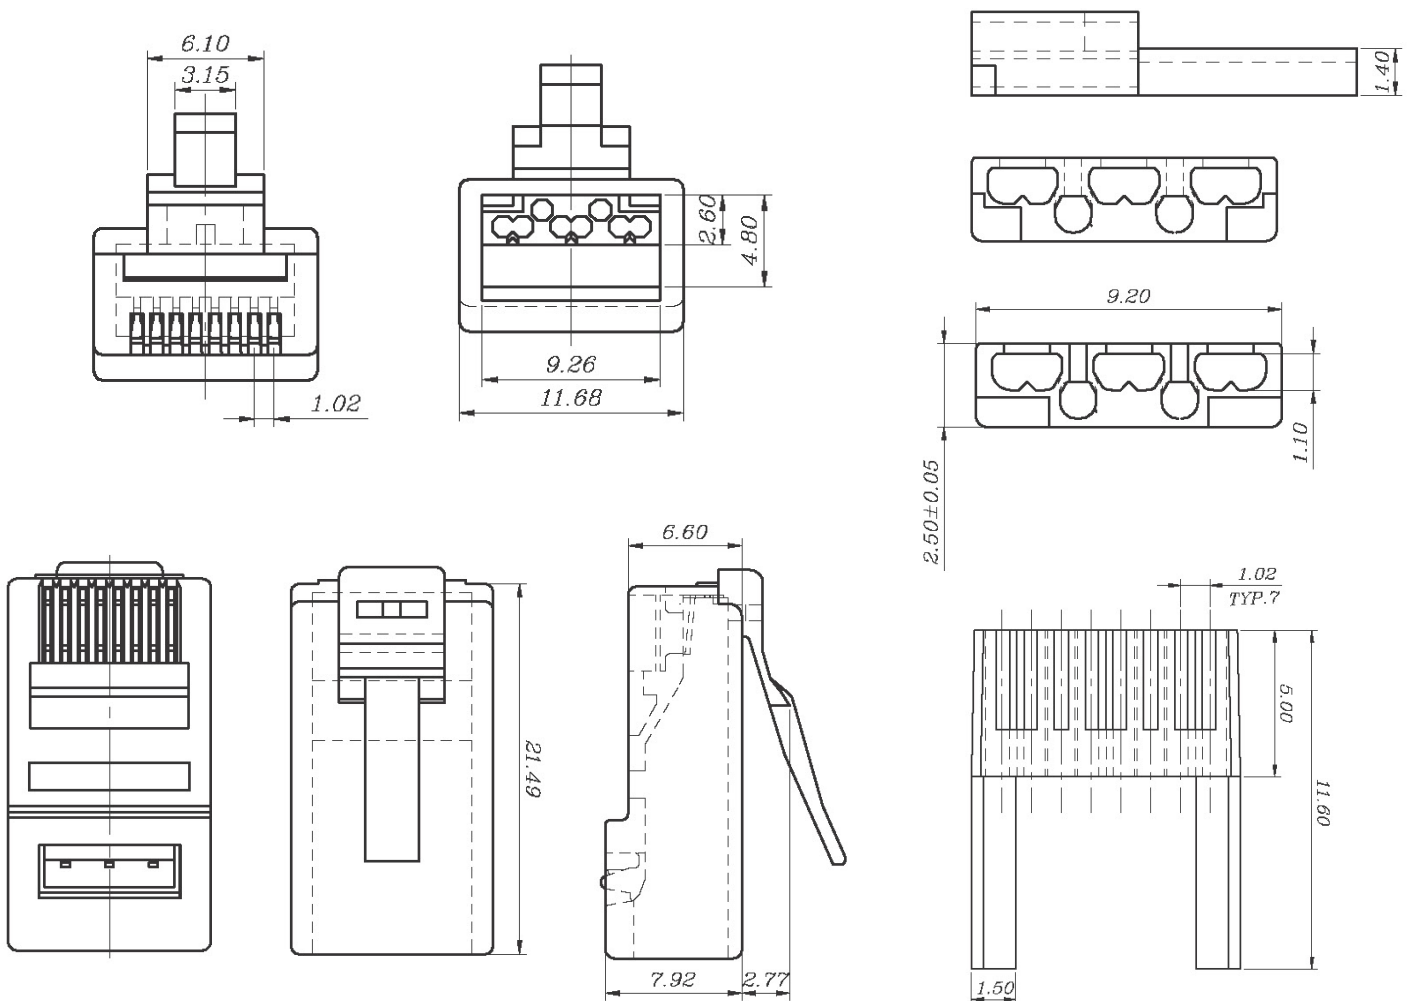

DESIGN & CONSTRUCTION

To view Access' extensive ranges go to: www.accesscomms.com.au

Sydney (Head Office)
Brisbane Office
Melbourne Office
Adelaide Office

Unit 1, 29 Prince William Drive, Seven Hills NSW, 2147
28 The Gateway, Broadmeadows, VIC, 3047
71 Anzac Highway, Ashford, SA, 5035

Phone: (02) 9414 8888
Phone: (07) 3308 5555
Phone: (03) 9330 8333
Phone: (08) 8338 5540

Fax: (02) 9414 8800
Fax: (07) 3308 5500
Fax: (03) 9330 8330

websales@accesscomms.com.au
brisbane@accesscomms.com.au
melbourne@accesscomms.com.au
adelaide@accesscomms.com.au