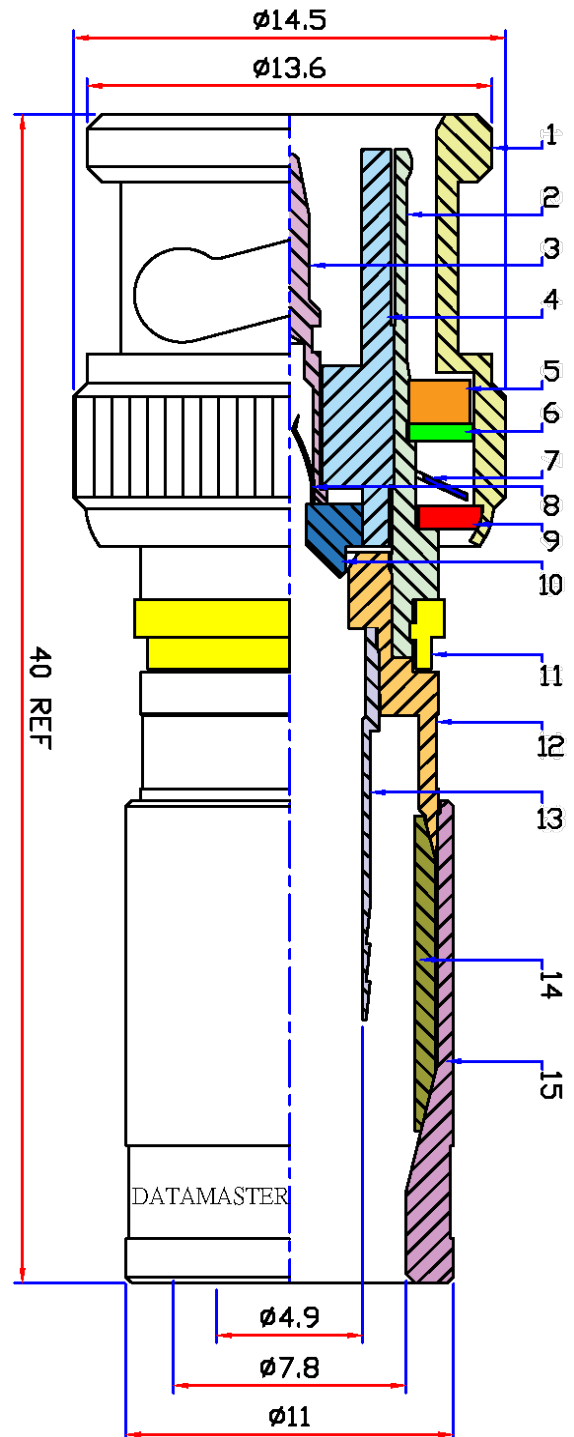

sales@accesscomms.com.au
brisbane@accesscomms.com.au
melbourne@accesscomms.com.au
adelaide@accesscomms.com.au

BNC RG6 Compression

P0724BLU, P0724RED, P0724YEL

P0724BLU

MATERIAL CHARACTERISTICS

1	Shell	Brass / 1-3 μ m Nickel Plated
2	Body	Brass / 1-3 μ m Nickel Plated
3	Contact	Brass / 3 μ " Gold Plated
4	Insulation	Delrin / White Colour
5	Gasket	Silicon / Orange
6	Washer	Steel / Nickel Plated
7	Spring	K10 Steel / 1-3 μ m Nickel Plated
8	Female Contact	BECU / Gold Plated
9	Washer	Iron / Nickel Plated
10	Insulation	P.E / Nature
11	Colour Band	P.E / Blue Colour
12	Body	Brass / 1-3 μ m Nickel Plated
13	Contact Tube	Brass / 1-3 μ m Nickel Plated
14	Ring	Delrin / Nature
15	Ferrule	Brass / 1-3 μ m Nickel Plated

P0724BLU, P0724RED, P0724YEL

P0724RED

MECHANICAL CHARACTERISTICS

1	Shell	Brass / Nickel Plated
2	Body	Brass / Nickel Plated
3	Contact	Brass / Gold Plated
4	Insulation	Delrin / White Colour
5	Gasket	Silicon / Orange
6	Washer	Steel / Nickel Plated
7	Spring	K10 Steel / 1-3µm Nickel Plated
8	Female Contact	BECU / Gold Plated
9	Washer	Steel / Nickel Plated
10	Insulation	PP / White Colour
11	Colour Band	P.E / Red Colour
12	Body	Brass / Nickel Plated
13	Contact Tube	Brass / Nickel Plated
14	Ring	Delrin / Nature
15	Ferrule	Brass / Nickel Plated

P0724BLU, P0724RED, P0724YEL

P0724YEL

MATERIAL CHARACTERISTICS

1	Shell	Brass / Nickel Plated
2	Body	Brass / Nickel Plated
3	Contact	Brass / Gold Plated
4	Insulation	Delrin / White Colour
5	Gasket	Silicon / Orange
6	Washer	Steel / Nickel Plated
7	Spring	K10 Steel / 1-3µm Nickel Plated
8	Female Contact	BECU / Gold Plated
9	Washer	Steel / Nickel Plated
10	Insulation	PP / White Colour
11	Colour Band	P.E / Yellow Colour
12	Body	Brass / Nickel Plated
13	Contact Tube	Brass / Nickel Plated
14	Ring	TPR + PP / Nature
15	Ferrule	Brass / Nickel Plated