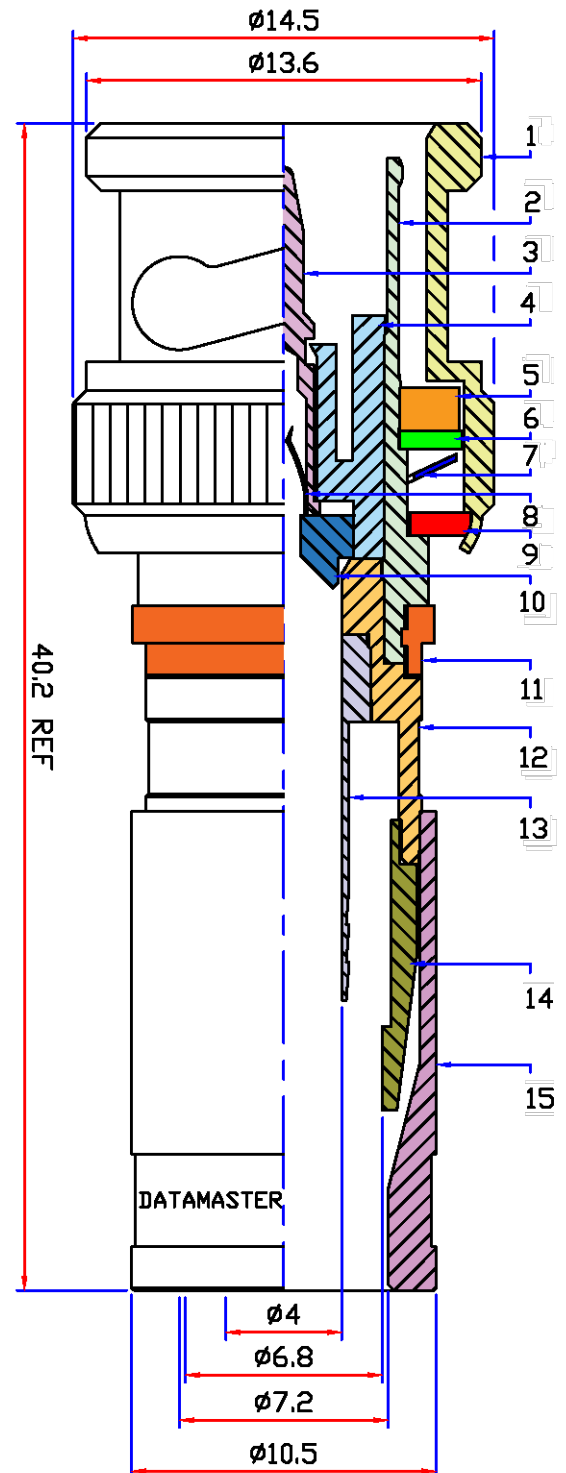

sales@accesscomms.com.au
brisbane@accesscomms.com.au
melbourne@accesscomms.com.au
adelaide@accesscomms.com.au

BNC RG6 Compression

P0724BLU, P0724RED, P0724YEL

P0724BLU

MATERIAL CHARACTERISTICS

1	Shell	Brass / 1-3 μ m Nickel Plated
2	Body	Brass / 1-3 μ m Nickel Plated
3	Contact	Brass / 3 μ " Gold Plated
4	Insulation	Delrin / White Colour
5	Gasket	Silicon / Orange
6	Washer	Steel / Nickel Plated
7	Spring	K10 Steel / 1-3 μ m Nickel Plated
8	Female Contact	BECU / Gold Plated
9	Washer	Iron / Nickel Plated
10	Insulation	P.E / Nature
11	Colour Band	P.E / Blue Colour
12	Body	Brass / 1-3 μ m Nickel Plated
13	Contact Tube	Brass / 1-3 μ m Nickel Plated
14	Ring	Delrin / Nature
15	Ferrule	Brass / 1-3 μ m Nickel Plated

P0724BLU, P0724RED, P0724YEL

P0724RED

MECHANICAL CHARACTERISTICS

1	Shell	Brass / Nickel Plated
2	Body	Brass / Nickel Plated
3	Contact	Brass / Gold Plated
4	Insulation	Delrin / White Colour
5	Gasket	Silicon / Orange
6	Washer	Steel / Nickel Plated
7	Spring	K10 Steel / 1-3µm Nickel Plated
8	Female Contact	BECU / Gold Plated
9	Washer	Steel / Nickel Plated
10	Insulation	PP / White Colour
11	Colour Band	P.E / Red Colour
12	Body	Brass / Nickel Plated
13	Contact Tube	Brass / Nickel Plated
14	Ring	Delrin / Nature
15	Ferrule	Brass / Nickel Plated

P0724BLU, P0724RED, P0724YEL

P0724YEL

MATERIAL CHARACTERISTICS

1	Shell	Brass / Nickel Plated
2	Body	Brass / Nickel Plated
3	Contact	Brass / Gold Plated
4	Insulation	Delrin / White Colour
5	Gasket	Silicon / Orange
6	Washer	Steel / Nickel Plated
7	Spring	K10 Steel / 1-3µm Nickel Plated
8	Female Contact	BECU / Gold Plated
9	Washer	Steel / Nickel Plated
10	Insulation	PP / White Colour
11	Colour Band	P.E / Yellow Colour
12	Body	Brass / Nickel Plated
13	Contact Tube	Brass / Nickel Plated
14	Ring	TPR + PP / Nature
15	Ferrule	Brass / Nickel Plated