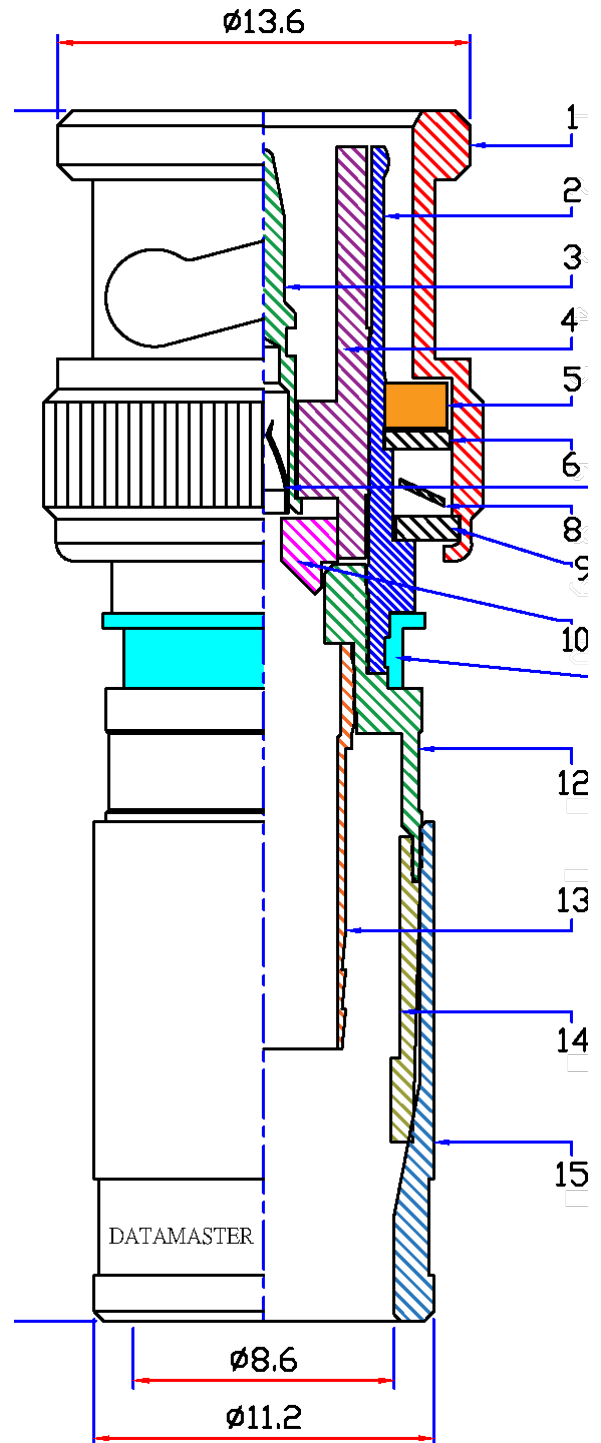

sales@accesscomms.com.au
brisbane@accesscomms.com.au
melbourne@accesscomms.com.au
adelaide@accesscomms.com.au

BNC RG6 Compression

P0724BLU, P0724RED, P0724YEL

P0724BLU

MATERIAL CHARACTERISTICS

1	Shell	Brass / 1-3 μ m Nickel Plated
2	Body	Brass / 1-3 μ m Nickel Plated
3	Contact	Brass / 3 μ " Gold Plated
4	Insulation	Delrin / White Colour
5	Gasket	Silicon / Orange
6	Washer	Steel / Nickel Plated
7	Spring	K10 Steel / 1-3 μ m Nickel Plated
8	Female Contact	BECU / Gold Plated
9	Washer	Iron / Nickel Plated
10	Insulation	P.E / Nature
11	Colour Band	P.E / Blue Colour
12	Body	Brass / 1-3 μ m Nickel Plated
13	Contact Tube	Brass / 1-3 μ m Nickel Plated
14	Ring	Delrin / Nature
15	Ferrule	Brass / 1-3 μ m Nickel Plated

P0724BLU, P0724RED, P0724YEL

P0724RED

MECHANICAL CHARACTERISTICS

1	Shell	Brass / Nickel Plated
2	Body	Brass / Nickel Plated
3	Contact	Brass / Gold Plated
4	Insulation	Delrin / White Colour
5	Gasket	Silicon / Orange
6	Washer	Steel / Nickel Plated
7	Spring	K10 Steel / 1-3µm Nickel Plated
8	Female Contact	BECU / Gold Plated
9	Washer	Steel / Nickel Plated
10	Insulation	PP / White Colour
11	Colour Band	P.E / Red Colour
12	Body	Brass / Nickel Plated
13	Contact Tube	Brass / Nickel Plated
14	Ring	Delrin / Nature
15	Ferrule	Brass / Nickel Plated

P0724BLU, P0724RED, P0724YEL

P0724YEL

MATERIAL CHARACTERISTICS

1	Shell	Brass / Nickel Plated
2	Body	Brass / Nickel Plated
3	Contact	Brass / Gold Plated
4	Insulation	Delrin / White Colour
5	Gasket	Silicon / Orange
6	Washer	Steel / Nickel Plated
7	Spring	K10 Steel / 1-3µm Nickel Plated
8	Female Contact	BECU / Gold Plated
9	Washer	Steel / Nickel Plated
10	Insulation	PP / White Colour
11	Colour Band	P.E / Yellow Colour
12	Body	Brass / Nickel Plated
13	Contact Tube	Brass / Nickel Plated
14	Ring	TPR + PP / Nature
15	Ferrule	Brass / Nickel Plated