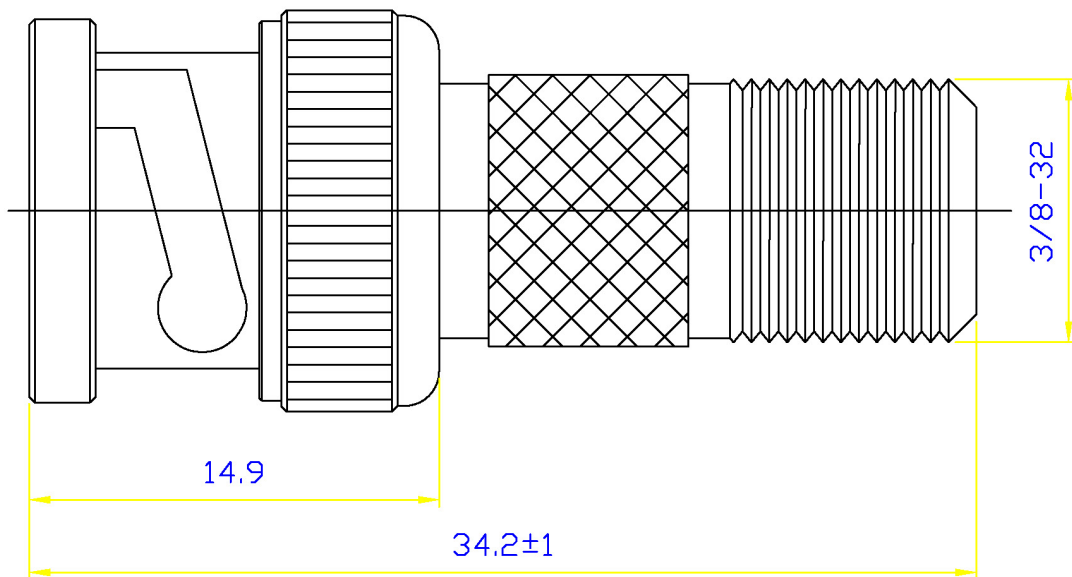

Male to Female BNC Adaptor P0707

FEATURES

Adapts a male BNC plug to a female F-Type connector. Applications include connection of F-connectors to CCTV/Security Cameras that are fitted with BNC sockets.

DESIGN & CONSTRUCTION

NO	DESCRIPTION	MATERIAL	FINISH	QTY
1	Body	Zinc	Nickel	1
2	Pin	Brass	Gold	1
3	Shell	Zinc	Nickel	1
4	Washer	Steel	Nickel	1
5	Spring	Steel	None	1
6	Washer	Steel	Nickel	1
7	Gasket	Rubber	Red	1
8	Dielectric	Delrin	None	1
9	Dielectric	Delrin	None	1

DIMENSIONS ARE IN MILLIMETRES		
UNLESS OTHERWISE SPECIFIED TOLERANCES		
0.5 - 5	=	± 0.2
5 - 30	=	± 0.4
30 - 120	=	± 0.6
120 - 315	=	± 1
315 - 1000	=	± 1.6
1000 - 2000	=	± 2.4

To view Access' extensive ranges go to: www.accesscomms.com.au