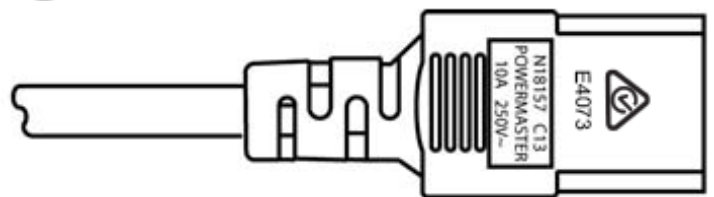

IEC-C13/Mains 0.5m Black

K37** Series

DESIGN & CONSTRUCTION

500mm ± 20mm

MAINS PLUG 3 PIN

Standard	AS/NZS 3112:2004
Type	3-Pin Australian Mains Plug
Color	Black

IEC-C13 CONNECTOR

Standard	AS/NZS60320.2.2.2004
Color	Black