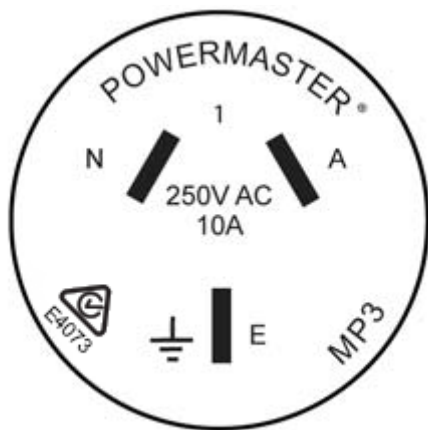

IEC-C13/Mains 0.5m Black

K37** Series

DESIGN & CONSTRUCTION

500mm ± 20mm

MAINS PLUG 3 PIN

Standard	AS/NZS 3112:2004
Type	3-Pin Australian Mains Plug
Color	Black

IEC-C13 CONNECTOR

Standard	AS/NZS60320.2.2.2004
Color	Black

FLEX JACKET

Type	GD-3
Standard	AS/NZS3191.2003
Rating	Powermaster® GD-3 3x0.75mm² 75°C
Material	PVC (Black)
Diameter	6.60mm

FLEX CONDUCTORS

Conductors	For Lengths shorter than 2M 3 x 0.75mm² For Lengths longer than 2M 3 x 1.00mm²
Sheath	PVC Brown (L), Blue (N), Yellow/Green (E)

To view Access' extensive ranges go to: www.accesscomms.com.au

Sydney (Head Office) 33-35 Alleyne Street, Chatswood, NSW, 2067
Brisbane Office
Melbourne Office 28 The Gateway, Broadmeadows, VIC, 3047
Adelaide Office 71 Anzac Highway, Ashford, SA, 5035

Phone: (02) 9414 8888
Phone: (07) 3308 5555
Phone: (03) 9330 8333
Phone: (08) 8338 5540

Fax: (02) 9414 8800
Fax: (07) 3308 5500
Fax: (03) 9330 8330

websales@accesscomms.com.au
brisbane@accesscomms.com.au
melbourne@accesscomms.com.au
adelaide@accesscomms.com.au