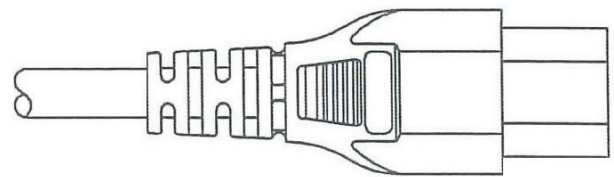

IEC-C5 to IEC-C14 Power Cord

K3796-010

DESIGN & CONSTRUCTION