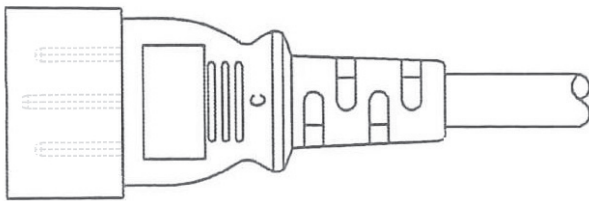

IEC-C5 to IEC-C14 Power Cord

K3796-010

DESIGN & CONSTRUCTION