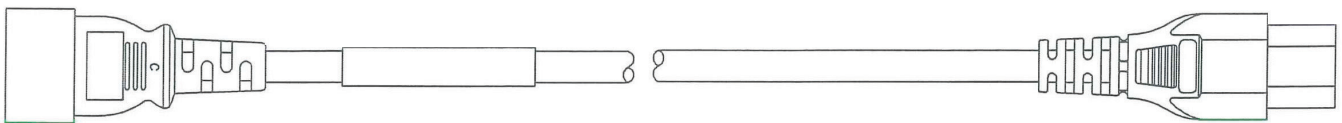

### FEATURES

AC power cord used mainly to deliver power from UPS output. Fitted with female IEC-C5 and male IEC-C14 connectors. Electrical Safety Authority Approved.

CAT#	COLOUR	LENGTH
K3796-010	Black	1.0 Metre
K3796-020	Black	2.0 Metre