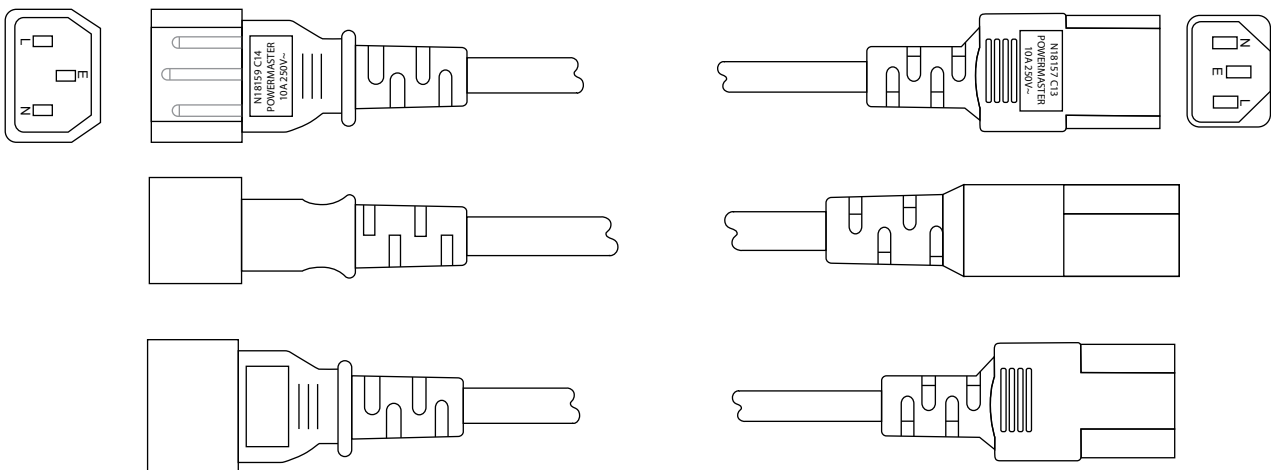

IEC-C13 to IEC-C14 Power Cord

K3795

FEATURES

10 Amp AC power cord used mainly to power monitors from the PC's IEC output. Fitted with female IEC-C13 and male IEC-C14 connectors.

Electrical Safety Authority Approved.

CAT#	LENGTH	COLOUR
K3795	5.0 Metre	White
K3795	5.0 Metre	Black
K3795WHI	5.0 Metre	White

DESIGN & CONSTRUCTION

To view Access' extensive ranges go to: www.accesscomms.com.au

Sydney (Head Office)
Brisbane Sales
Melbourne Office
Adelaide Office

sales@accesscomms.com.au
brisbane@accesscomms.com.au
melbourne@accesscomms.com.au
adelaide@accesscomms.com.au

IEC-C13 to IEC-C14 Power Cord

K3795

MAINS IEC-C14 PLUG 3 PIN

Rating	10A 250V~
Colour	Black

IEC-C13 CONNECTOR

Rating	10A 250V~
Colour	Black

FLEX JACKET

Type	GD-3
Standard	AS/NZS3191
Colour	Black

FLEX CONDUCTORS

Conductors	3 x 0.75mm ²
Sheath	PVC Brown (L), Blue (N), Yellow/ Green (E)

CORD SECTION

To view Access' extensive ranges go to: www.accesscomms.com.au