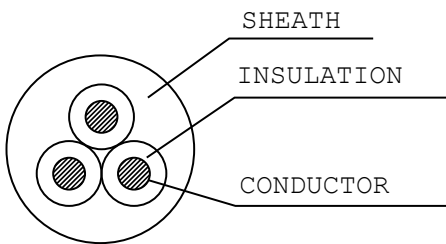

IEC-C13 to IEC-C14 Power Cord

K3795

FEATURES

10 Amp AC power cord used mainly to power monitors from the PC's IEC output. Fitted with female IEC-C13 and male IEC-C14 connectors.

Electrical Safety Authority Approved.

Rating	10A 250V~
Colour	Black

FLEX JACKET

Type	GD-3
Standard	AS/NZS3191
Colour	Black

FLEX CONDUCTORS

Conductors	3 x 0.75mm ²
Sheath	PVC Brown (L), Blue (N), Yellow/ Green (E)

CORD SECTION

To view Access' extensive ranges go to: www.accesscomms.com.au