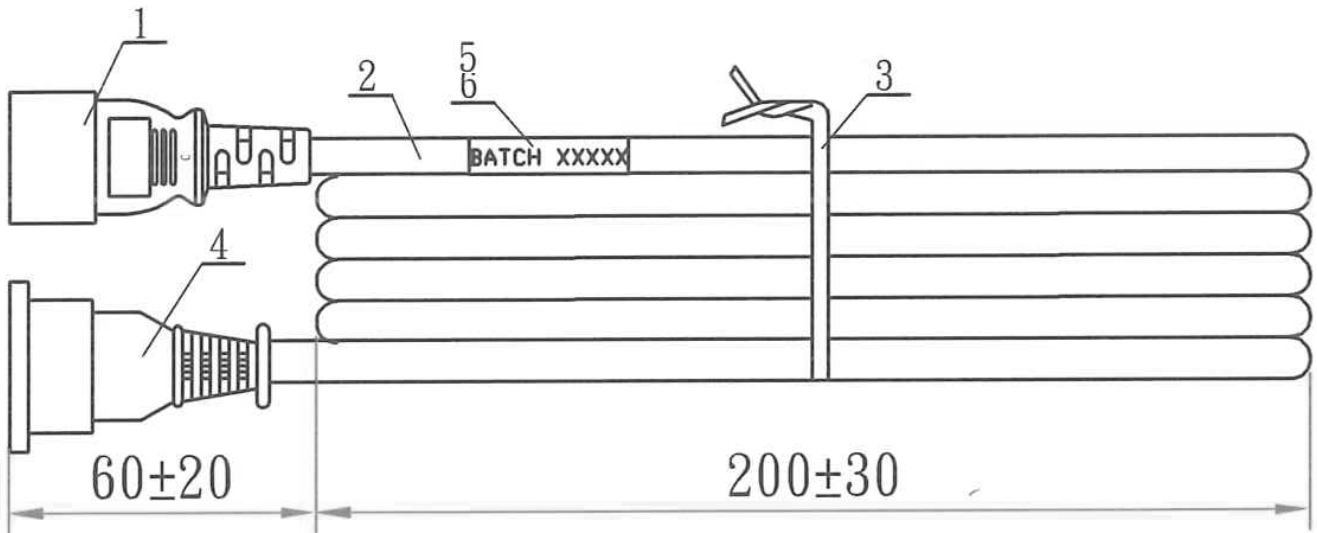

MAINS PLUG PACKAGING

KEY	ITEM	DESCRIPTION	CONFORMANCE
1	PVC MOULDED PLUG	PHP-310 (BLACK) POWERMASTER C14	N18159
2	PVC FLEXIBLE CORD	BLACK H05VV-F 3 x 0.75mm² 75°C	N18155
3	VINYL TIE (BLACK)	SECURING WITH TIED TWICE WITH PVC	
4	PVC MOULDED CONNECTOR	POWERMASTER AC-060 3-PIN MAINS SOCKET	ESO170089
5	LABEL	40mm X 25mm BATCH LABEL	

To view Access' extensive ranges go to: www.accesscomms.com.au

Sydney (Head Office)
Brisbane Office
Melbourne Office
Adelaide Office

Unit 1, 29 Prince William Drive, Seven Hills NSW, 2147
28 The Gateway, Broadmeadows, VIC, 3047
71 Anzac Highway, Ashford, SA, 5035

Phone: (02) 9414 8888
Phone: (07) 3308 5555
Phone: (03) 9330 8333
Phone: (08) 8338 5540

Fax: (02) 9414 8800
Fax: (07) 3308 5500
Fax: (03) 9330 8330

websales@accesscomms.com.au
brisbane@accesscomms.com.au
melbourne@accesscomms.com.au
adelaide@accesscomms.com.au