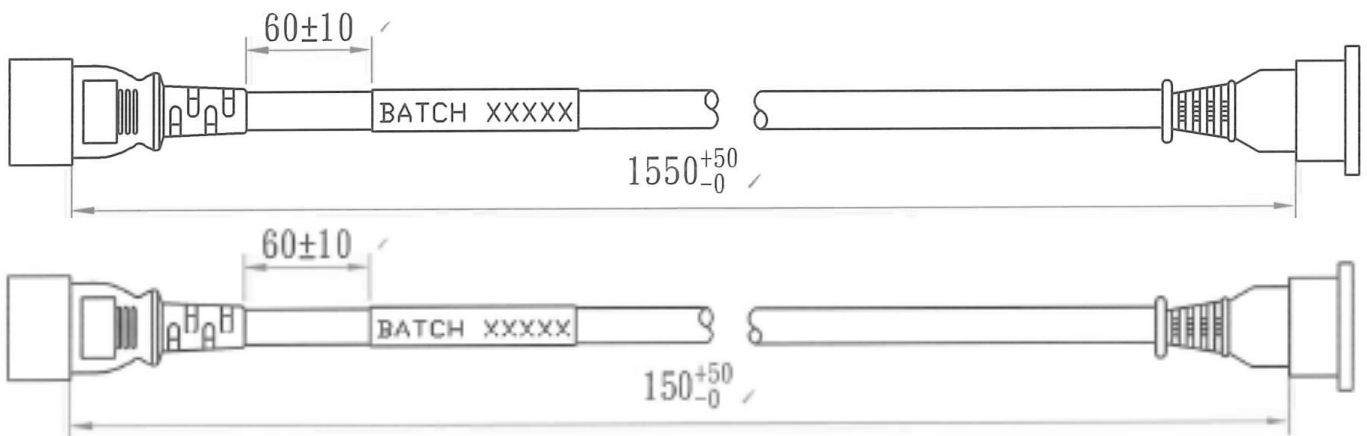

Mains Socket to C14 Powercord

K3792 & K3791

FEATURES

10 Amp 3-core power cord fitted with standard Australian mains socket and an IEC-C14 connector.

Suitable for connection of a device fitted with a standard mains plug to an IEC-C13 connector.

Typically used to connect a PC to a UPS.

Electrical Safety Authority Approved.

OUTPUT

| CAT# | COLOUR | LENGTH |
|-------|--------|--------|
| K3791 | Black | 150mm |
| K3792 | Black | 1500mm |

DESIGN & CONSTRUCTION

Mains Socket to C14 Powercord

K3792 & K3791

MAINS PLUG PACKAGING

| KEY | ITEM | DESCRIPTION | CONFORMANCE |
|-----|-----------------------|--|-------------|
| 1 | PVC MOULDED PLUG | PHP-310 (BLACK) POWERMASTER C14 | N18159 |
| 2 | PVC FLEXIBLE CORD | BLACK H05VV-F 3 x 0.75mm ² 75°C | N18155 |
| 3 | VINYL TIE (BLACK) | SECURING WITH TIED TWICE WITH PVC | |
| 4 | PVC MOULDED CONNECTOR | POWERMASTER AC-060 3-PIN MAINS SOCKET | ESO170089 |
| 5 | LABEL | 40mm X 25mm BATCH LABEL | |