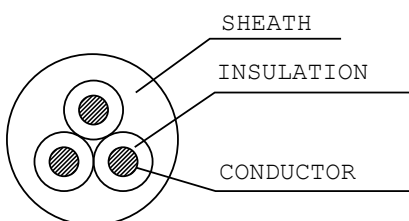

NOTE: ALL MATERIALS ARE RoHS 2.0 COMPLIANT

CORD SECTION

POWERMASTER® GD-3 3X0.75mm² 4V-75 V-75 75°C ORDINARY

DUTY 250/440V E4073 AS/NZS3191

Cn
ROLL NO: 1,2,3...
CHINA FACTORY

To view Access' extensive ranges go to: www.accesscomms.com.au