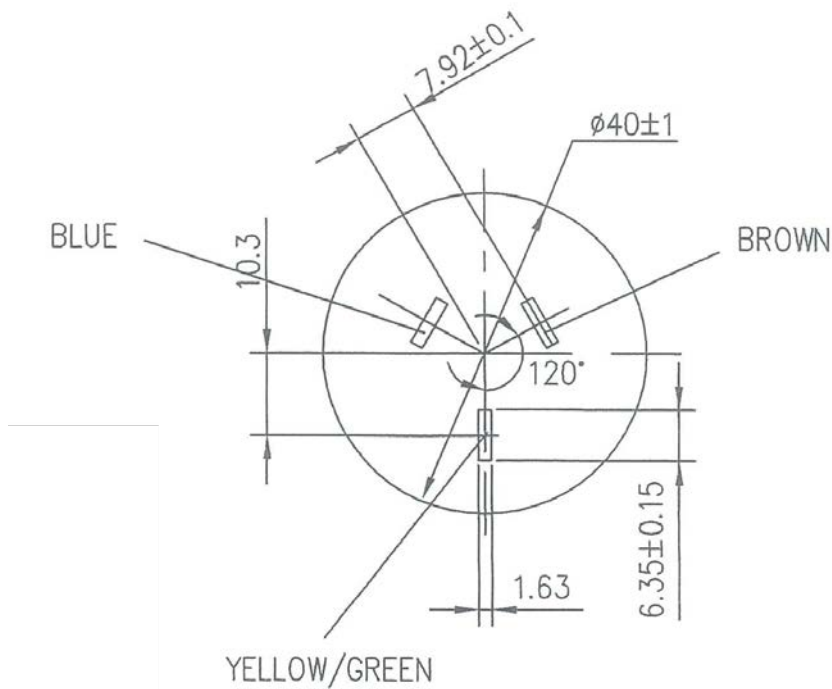

sales@accesscomms.com.au
brisbane@accesscomms.com.au
melbourne@accesscomms.com.au
adelaide@accesscomms.com.au

3-Pin Power Cord Stripped

K3782, K3782-010, K3782-003

K3782-020, K3782GRY

PLUG FEATURES

- 1. PIN (NICKEL PLATING)
- 2. PVC MOULDED PLUG
- 3. FLEXIBLE CORD