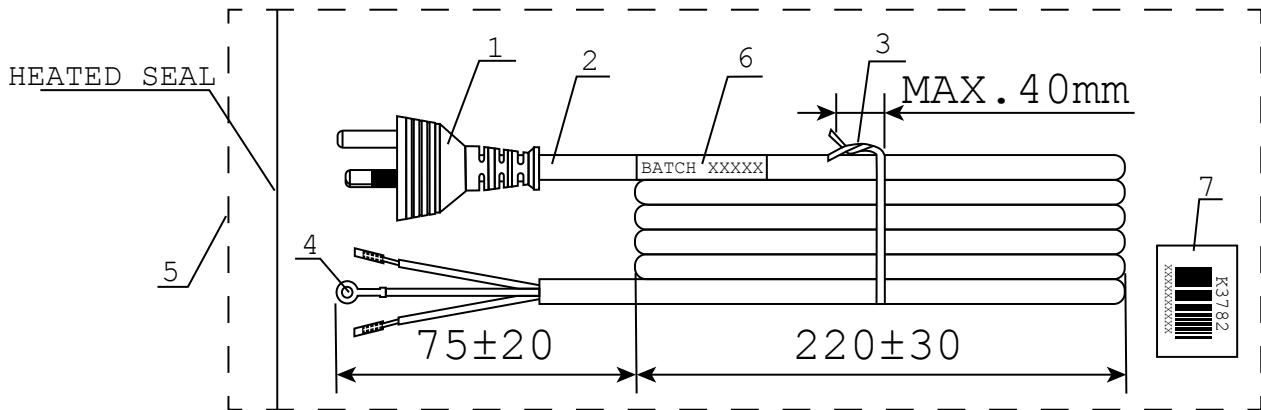

3-Pin Power Cord Stripped

K3782, K3782-010, K3782-003

K3782-020, K3782GRY

1	PVC moulded plug	PHP - 304 (GREY, YJ420) * POWERMASTER * MP3
2	Flexible Cord	GD - 3 3 x 1.00mm² or 3 x 0.75mm²
3	Vinyl tie (White)	Tied twice with PVC vinyl tie Vinyl - tie loose end section must not exceed 40mm
4	Terminal	STS 610 - BS - 2 OR JH J610 - BS - 2
5	PE Sack	350 x 130 x T0.05
6	1 # Label	40 x 25mm
7	2 # Label	L2 x 20 (Supplied by customer)

NOTE: ALL MATERIALS ARE RoHS 2.0 COMPLIANT