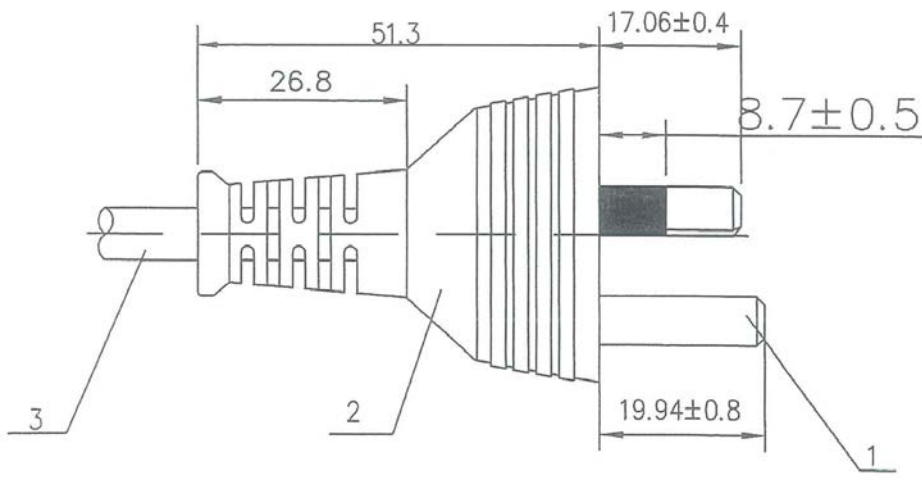

sales@accesscomms.com.au
brisbane@accesscomms.com.au
melbourne@accesscomms.com.au
adelaide@accesscomms.com.au

3-Pin Power Cord Stripped

K3782, K3782-010, K3782-003

K3782-020, K3782GRY

PLUG FEATURES

- 1. PIN (NICKEL PLATING)
- 2. PVC MOULDED PLUG
- 3. FLEXIBLE CORD