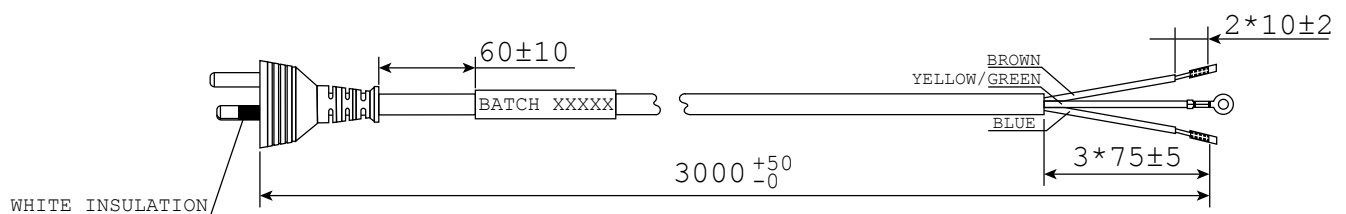

DESIGN & CONSTRUCTION

To view Access' extensive ranges go to: www.accesscomms.com.au

Sydney (Head Office)
Brisbane Sales
Melbourne Office
Adelaide Office

Unit 1, 29 Prince William Drive, Seven Hills NSW 2147
28 The Gateway, Broadmeadows VIC 3047
71 Anzac Highway, Ashford SA 5035

Phone: (02) 9414 8888
Phone: (07) 3308 5555
Phone: (03) 9330 8333
Phone: (08) 8338 5540

sales@accesscomms.com.au
brisbane@accesscomms.com.au
melbourne@accesscomms.com.au
adelaide@accesscomms.com.au