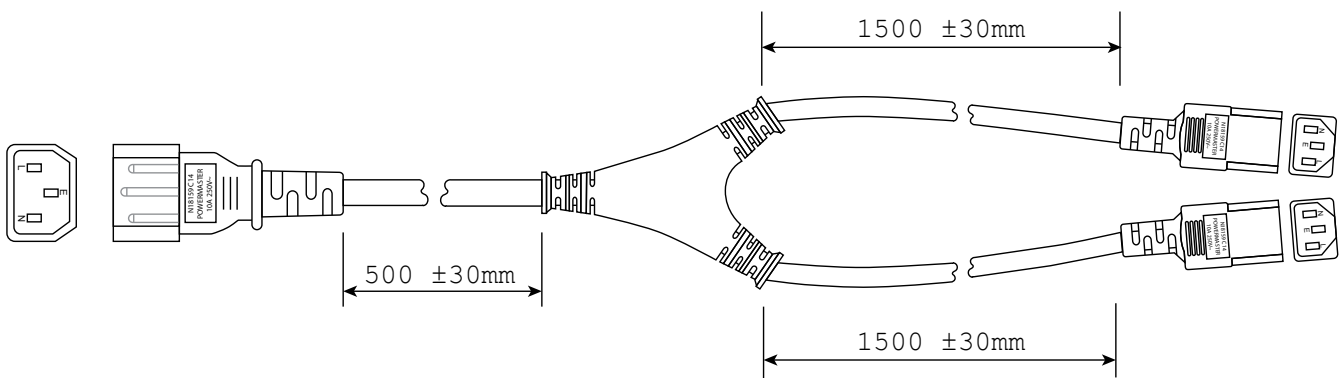

IEC Monitor Y Cord

K3778, K3778-300

FEATURES

A 10 Amp 3-core power cord fitted with one IEC-C14 connector and two IEC-C13 connectors. Suitable for supply of power to two monitors or other devices fitted with IEC-C14 connectors from a single IEC-C13 power connector. Electrical Safety Authority Approved.

CAT#	COLOUR	LENGTH
K3778	Black	500mm + 2 x 1.5 Metre
K3778-300	Black	200mm + 2 X 100mm

DESIGN & CONSTRUCTION

To view Access' extensive ranges go to: www.accesscomms.com.au

Sydney (Head Office)
Brisbane Sales
Melbourne Office
Adelaide Office

IEC-C13 CONNECTOR

Standard	AS/NZS60320.2.2.2004
Safety Certificate	N18157
Rating	10A 250V~
Colour	Black

FLEX JACKET

Type	GD-3
Standard	AS/NZS3191.2003
Safety Certificate	N18155
Marking	Powermaster® GD-3 3x0.75mm ² 75°C N18155 AS/NZS3191 Cn
Dimensions	6.60mm
Material	PVC (Black)

FLEX CONDUCTORS

Conductors	3 x 0.75mm ²
Sheath	PVC Brown (L), Blue (N), Yellow/Green (E)