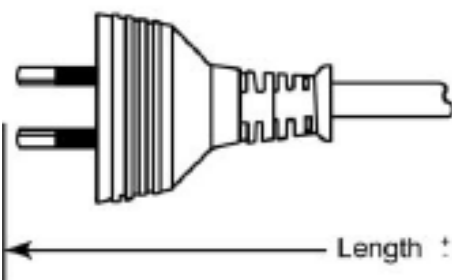

FLEX JACKET

Type	GD-2
Standard	AS/NZS3191
Safety Certificate	N18155
Marking	Powermaster LD-2F 2x0.75mm ² 4V - 75 75°C LIGHT DUTY 250/250V  E4073 AS/NZS3191 C1
Dimensions	5.5mm x 3.5mm
Material	PVC (Black, Purple or White)

FLEX CONDUCTORS

Conductors	2 x 0.75 mm ²
Sheath	PVC Brown (A), Blue (N)

PRODUCT DRAWING

To view Access' extensive ranges go to: www.accesscomms.com.au

Sydney (Head Office) 33-35 Alleyne Street, Chatswood, NSW, 2067
Melbourne Office 28 The Gateway, Broadmeadows, VIC, 3047
Adelaide Office 71 Anzac Highway, Ashford, SA, 5035
Brisbane Office