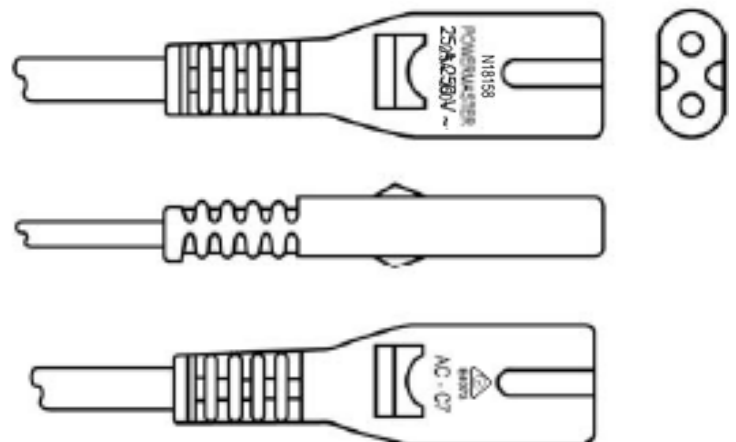

FLEX JACKET

Type	GD-2
Standard	AS/NZS3191
Safety Certificate	N18155
Marking	Powermaster LD-2F 2x0.75mm ² 4V - 75 75°C LIGHT DUTY 250/250V  E4073 AS/NZS3191 C1
Dimensions	5.5mm x 3.5mm
Material	PVC (Black, Purple or White)

FLEX CONDUCTORS

Conductors	2 x 0.75 mm ²
Sheath	PVC Brown (A), Blue (N)

PRODUCT DRAWING

To view Access' extensive ranges go to: www.accesscomms.com.au

Sydney (Head Office) 33-35 Alleyne Street, Chatswood, NSW, 2067
Melbourne Office 28 The Gateway, Broadmeadows, VIC, 3047
Adelaide Office 71 Anzac Highway, Ashford, SA, 5035
Brisbane Office