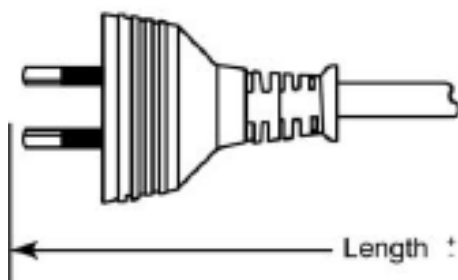

FLEX JACKET

Type	GD-2
Standard	AS/NZS3191
Safety Certificate	N18155
Marking	Powermaster LD-2F 2x0.75mm ² 4V - 75 75°C LIGHT DUTY 250/250V  E4073 AS/NZS3191 C1
Dimensions	5.5mm x 3.5mm
Material	PVC (Black, Purple or White)

FLEX CONDUCTORS

Conductors	2 x 0.75 mm ²
Sheath	PVC Brown (A), Blue (N)

PRODUCT DRAWING

To view Access' extensive ranges go to: www.accesscomms.com.au

Sydney (Head Office)
Brisbane Office
Melbourne Office
Adelaide Office