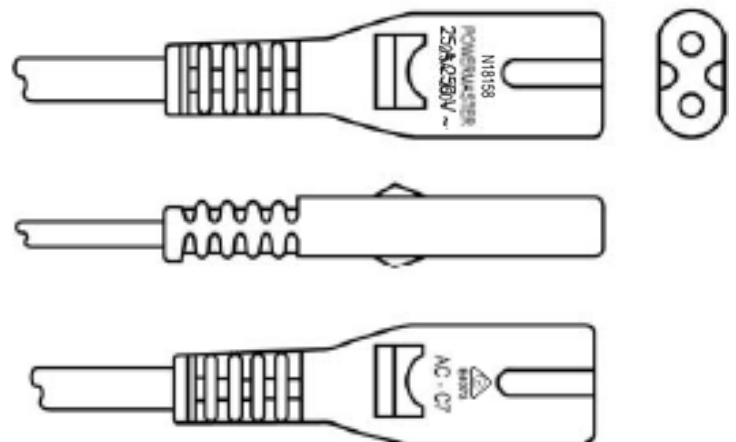

FLEX JACKET

Type	GD-2
Standard	AS/NZS3191
Safety Certificate	N18155
Marking	Powermaster LD-2F 2x0.75mm ² 4V - 75 75°C LIGHT DUTY 250/250V  E4073 AS/NZS3191 C1
Dimensions	5.5mm x 3.5mm
Material	PVC (Black, Purple or White)

FLEX CONDUCTORS

Conductors	2 x 0.75 mm ²
Sheath	PVC Brown (A), Blue (N)

PRODUCT DRAWING

To view Access' extensive ranges go to: www.accesscomms.com.au

Sydney (Head Office)
Brisbane Office
Melbourne Office
Adelaide Office