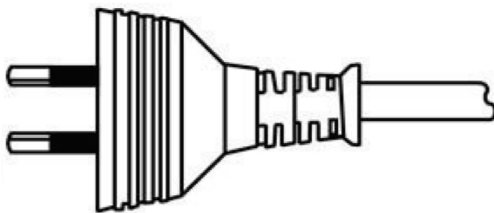

IEC-C7 Medical Appliance Cord

K3762OR1 - K3762OR2 - K3762OR3
K3762OR5

FEATURES

2-core light duty power cord as used on some small appliances. Fitted with IEC-C7 (figure-8) connector and Australian 2-pin mains plug with insulated pins compliant with AS/NZS3112. Orange coloured flex and transparent mains plug & IEC connector as required for medical equipment applications. Electrical Safety Authority Approved.

OUTPUT

CAT#	COLOUR	LENGTH
K3762OR1	Orange/Transparent	1.0 Metre
K3762OR2	Orange/Transparent	2.0 Metre
K3762OR3	Orange/Transparent	3.0 Metre
K3762OR5	Orange/Transparent	5.0 Metre

DESIGN & CONSTRUCTION

To view Access' extensive ranges go to: www.accesscomms.com.au