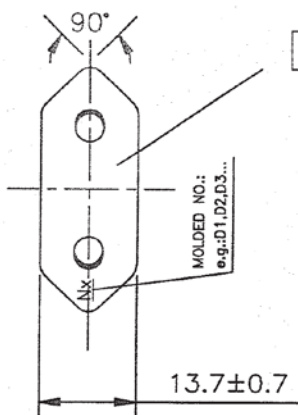

European Plug Power Cord 2 metre IEC-C7 Connector Two Pin Plug

K3762EU

FEATURES

- 2-core light duty power cord as used on some small appliances.
- Fitted with IEC-C7 (figure-8) connector and Australian 2-pin mains plug with insulated pins compliant with AS/ NZS3112.
- Electrical Safety Authority Approved.

K3762EU

1	PVC Moulded Plug	PHP 205 (Black)
2	PVC Flexible Cord	H03WH2 F 2 x 0.75mm ² (Black)
3	Vinyl Tie (Black)	Tied twice with PVC elliptic tie
		Elliptic tie loose and section must not exceed 40mm
4	PVC Moulded Connector	PHS 204 (Black)
5	PE Sack	280mm x 130mm (0.05mm thick)
6	Label	40 x 25mm

NOTE: ALL MATERIALS ARE RoHS COMPLIANT

EUROPEAN MAINS PLUG

SIDE B : PHP-205
2.5A 250V ~

- 1.PIN
- 2.PVC Moulded plug : PHP - 205
- 3.Flexible cord

TOLERANCE:

- > 20 : ± 2.0
- ≤ 20 : ± 1.0
- ≤ 10 : ± 0.5
- ≤ 1.0 : ± 0.3