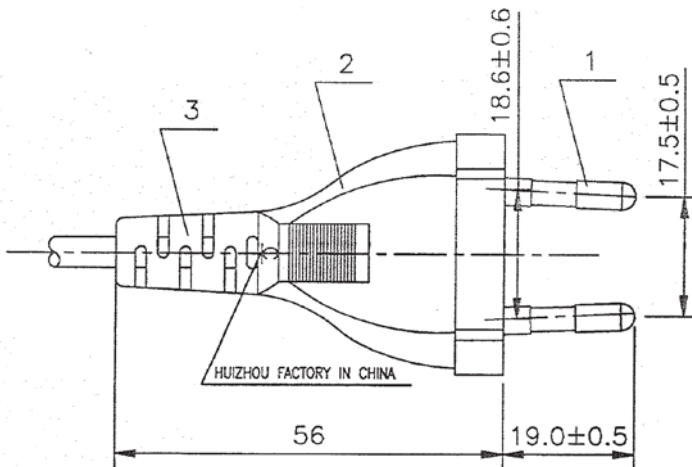

European Plug Power Cord 2 metre IEC-C7 Connector Two Pin Plug

K3762EU

FEATURES

- 2-core light duty power cord as used on some small appliances.
- Fitted with IEC-C7 (figure-8) connector and Australian 2-pin mains plug with insulated pins compliant with AS/ NZS3112.
- Electrical Safety Authority Approved.

NOTE: ALL MATERIALS ARE RoHS COMPLIANT

EUROPEAN MAINS PLUG

SIDE B : PHP-205
2.5A 250V ~

- 1.PIN
- 2.PVC Moulded plug : PHP - 205
- 3.Flexible cord

TOLERANCE:

- > 20 : ± 2.0
- ≤ 20 : ± 1.0
- ≤ 10 : ± 0.5
- ≤ 1.0 : ± 0.3

European Plug Power Cord 2 metre IEC-C7 Connector Two Pin Plug

K3762EU

SIDE A :

- 1.PVC Flexible cord
- 2.PVC Connector body
- 3.Terminal : $\varnothing 2.36$ Phosphor bronze tube
- 4.Insert of connector