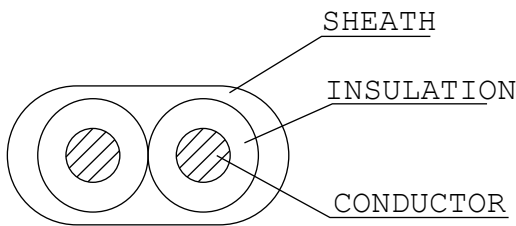

PHINO Cabo H03VVH2-F 2X0.75mm² <VDE> KEMA-KEUR IEMMEQU +s+s+s <VDE>
CEBC (S) (N) (D) (FI) SABS SANS 60227-5 60227 IEC 52 300/300V CE C₇ -LF-