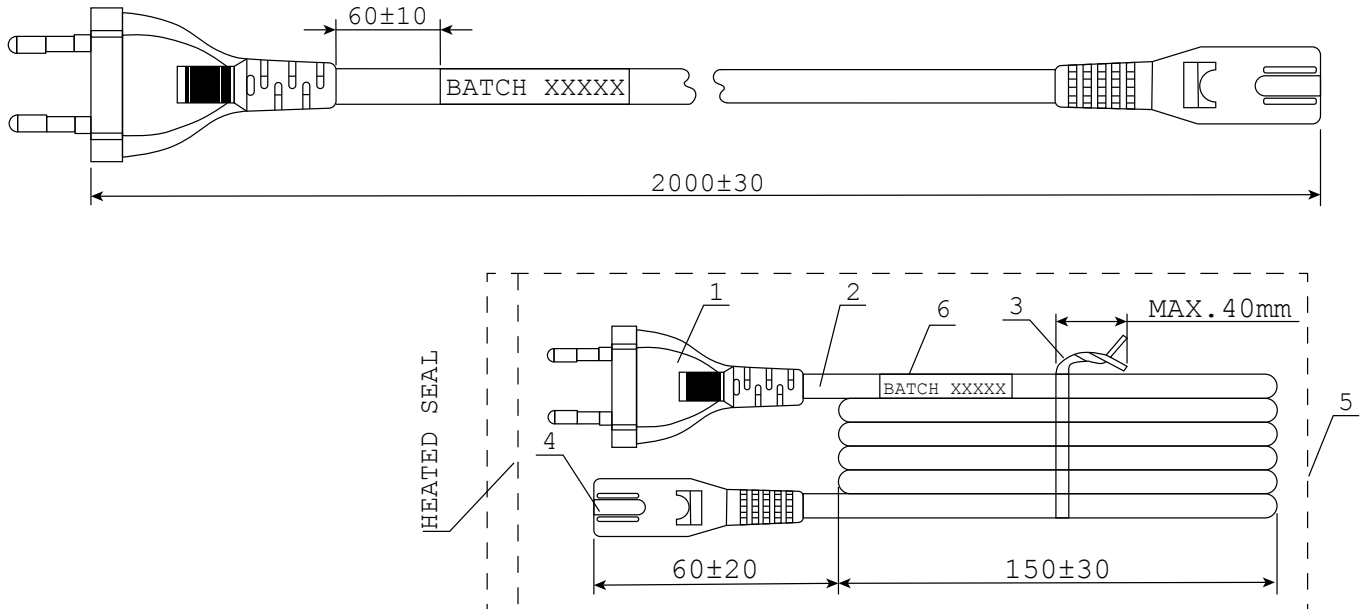

DESIGN & CONSTRUCTION

To view Access' extensive ranges go to: www.accesscomms.com.au

Sydney (Head Office)
Brisbane Sales
Melbourne Office
Adelaide Office

Unit 1, 29 Prince William Drive, Seven Hills NSW 2147
28 The Gateway, Broadmeadows VIC 3047
71 Anzac Highway, Ashford SA 5035

Phone: (02) 9414 8888
Phone: (07) 3308 5555
Phone: (03) 9330 8333
Phone: (08) 8338 5540

sales@accesscomms.com.au
brisbane@accesscomms.com.au
melbourne@accesscomms.com.au
adelaide@accesscomms.com.au