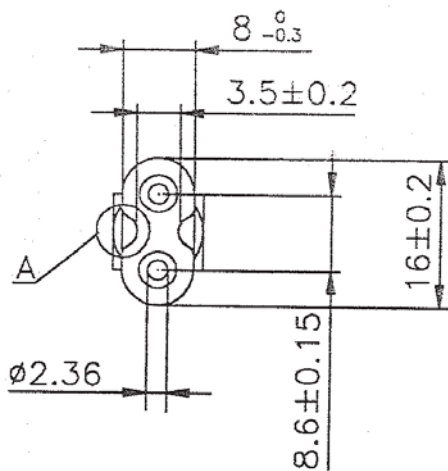

NOTE: ALL MATERIALS ARE RoHS COMPLIANT

EUROPEAN MAINS PLUG

SIDE B : PHP-205
2.5A 250V ~

- 1.PIN
- 2.PVC Moulded plug : PHP - 205
- 3.Flexible cord

TOLERANCE:

- > 20 : ± 2.0
- ≤ 20 : ± 1.0
- ≤ 10 : ± 0.5
- ≤ 1.0 : ± 0.3

K3762EU

CORD SECTION

PHINO Cabo H03VVH2-F 2X0.75mm² <VDE> KEMA-KEUR IEMMEQU +s+s+s <VDE>
 CEBC (S) (N) (D) (FI) SABS SANS 60227-5 60227 IEC 52 300/300V CE C₇ -LF-

IEC-C7 CONNECTOR

TOLERANCE:

- > 20 : ± 2.0
- ≤ 20 : ± 1.0
- ≤ 10 : ± 0.5
- ≤ 1.0 : ± 0.3

European Plug Power Cord 2 metre IEC-C7 Connector Two Pin Plug

K3762EU

SIDE A :

- 1.PVC Flexible cord
- 2.PVC Connector body
- 3.Terminal : $\varnothing 2.36$ Phosphor bronze tube
- 4.Insert of connector