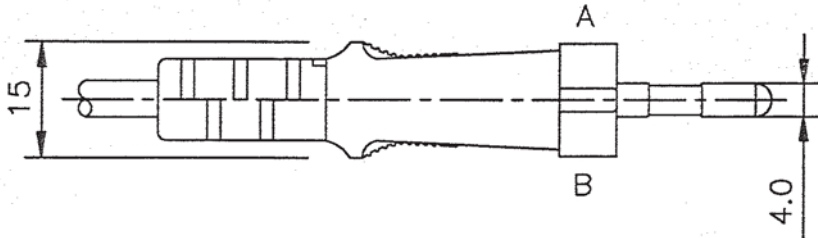

European Plug Power Cord 2 metre IEC-C7 Connector Two Pin Plug

K3762EU

CORD SECTION