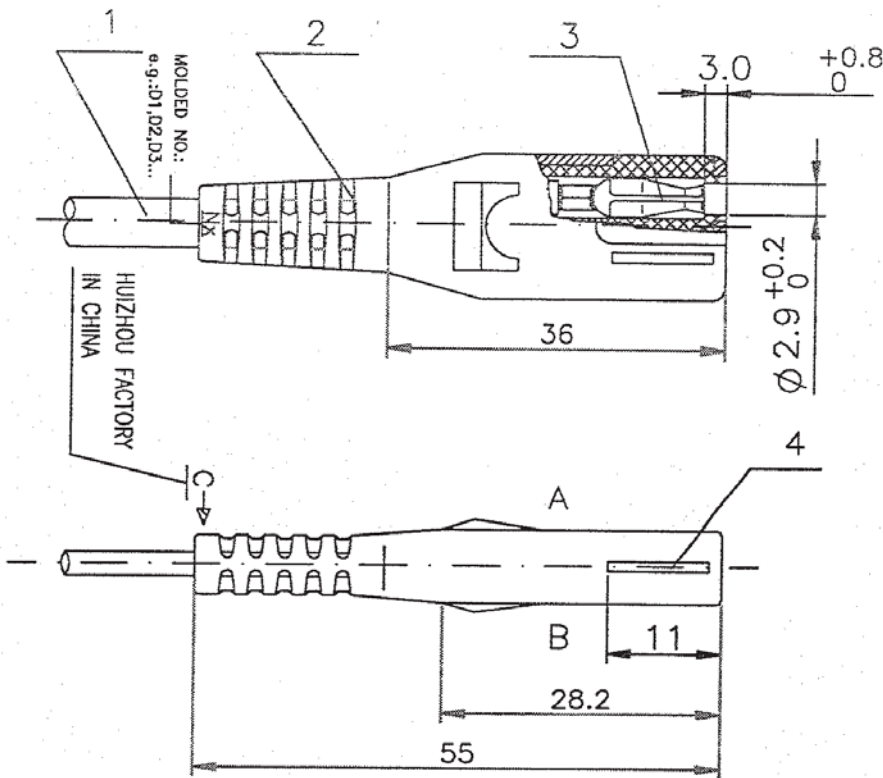

European Plug Power Cord 2 metre IEC-C7 Connector Two Pin Plug

K3762EU

FEATURES

- 2-core light duty power cord as used on some small appliances.
- Fitted with IEC-C7 (figure-8) connector and Australian 2-pin mains plug with insulated pins compliant with AS/ NZS3112.
- Electrical Safety Authority Approved.

NOTE: ALL MATERIALS ARE RoHS COMPLIANT

EUROPEAN MAINS PLUG

SIDE B : PHP-205
2.5A 250V ~

- 1.PIN
- 2.PVC Moulded plug : PHP - 205
- 3.Flexible cord

TOLERANCE:

- > 20 : ± 2.0
- ≤ 20 : ± 1.0
- ≤ 10 : ± 0.5
- ≤ 1.0 : ± 0.3

K3762EU

CORD SECTION

PHINO Cabo H03VVH2-F 2X0.75mm² <VDE> KEMA-KEUR IEMMEQU +s+s+s <VDE>
 CEBC (S) (N) (D) (FI) SABS SANS 60227-5 60227 IEC 52 300/300V CE C₇ -LF-

IEC-C7 CONNECTOR

TOLERANCE:

- > 20 : ± 2.0
- ≤ 20 : ± 1.0
- ≤ 10 : ± 0.5
- ≤ 1.0 : ± 0.3

European Plug Power Cord 2 metre IEC-C7 Connector Two Pin Plug

K3762EU

SIDE A :

- 1.PVC Flexible cord
- 2.PVC Connector body
- 3.Terminal : $\varnothing 2.36$ Phosphor bronze tube
- 4.Insert of connector