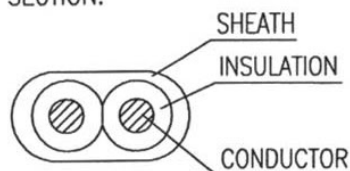

POWERMASTER

Right-Angle Mains Plug to IEC-C7 Connector

K3762-009

ACCESS
COMMUNICATIONS PTY LTD

POWER

IEC-C14 CONNECTOR

2-core light duty power cord as used on some small appliances.

Fitted with IEC-C7 (figure-8) connector and Australian 2-pin mains plug with insulated pins compliant with AS/NZS3112.

Electrical Safety Authority Approved.

CORD SECTION

CORD SECTION:

CORD MARKING:

POWERMASTER[®] LD-2F 2X0.75mm² 4V-75 V-75 75°C

LIGHT DUTY 250/250V NSW18155 AS/NZS3191 Cn

To view Access' extensive ranges go to: www.accesscomms.com.au