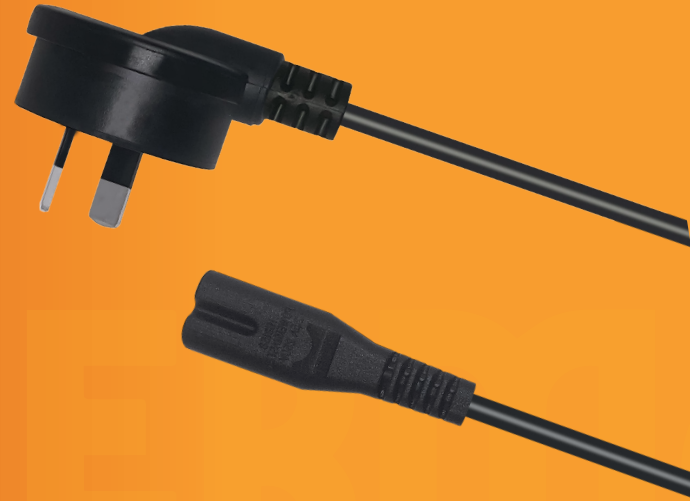

POWERMASTER

Right-Angle Mains Plug to IEC-C7 Connector

K3762-009

ACCESS
COMMUNICATIONS PTY LTD

POWER

IEC-C14 CONNECTOR

2-core light duty power cord as used on some small appliances.

Fitted with IEC-C7 (figure-8) connector and Australian 2-pin mains plug with insulated pins compliant with AS/NZS3112.

Electrical Safety Authority Approved.

CORD SECTION

CORD SECTION:

CORD MARKING:

POWERMASTER[®] LD-2F 2X0.75mm² 4V-75 V-75 75°C

LIGHT DUTY 250/250V NSW18155 AS/NZS3191 Cn

To view Access' extensive ranges go to: www.accesscomms.com.au

K3762-009

PRODUCT DRAWING

1.	PVC Moulded Plug (Black)
2.	Flexible Cord 2 x 75mm ² (Black)
3.	Vinyl Tie (Black)
a.	Tied Twice with PVC vinyl tie
b.	Vinyl tie loose end section must not exceed 40mm
4.	PVC Moulded IEC-C7 Connector (Black)
5.	PE Bag 220mm x 130mm (0.05mm thick)