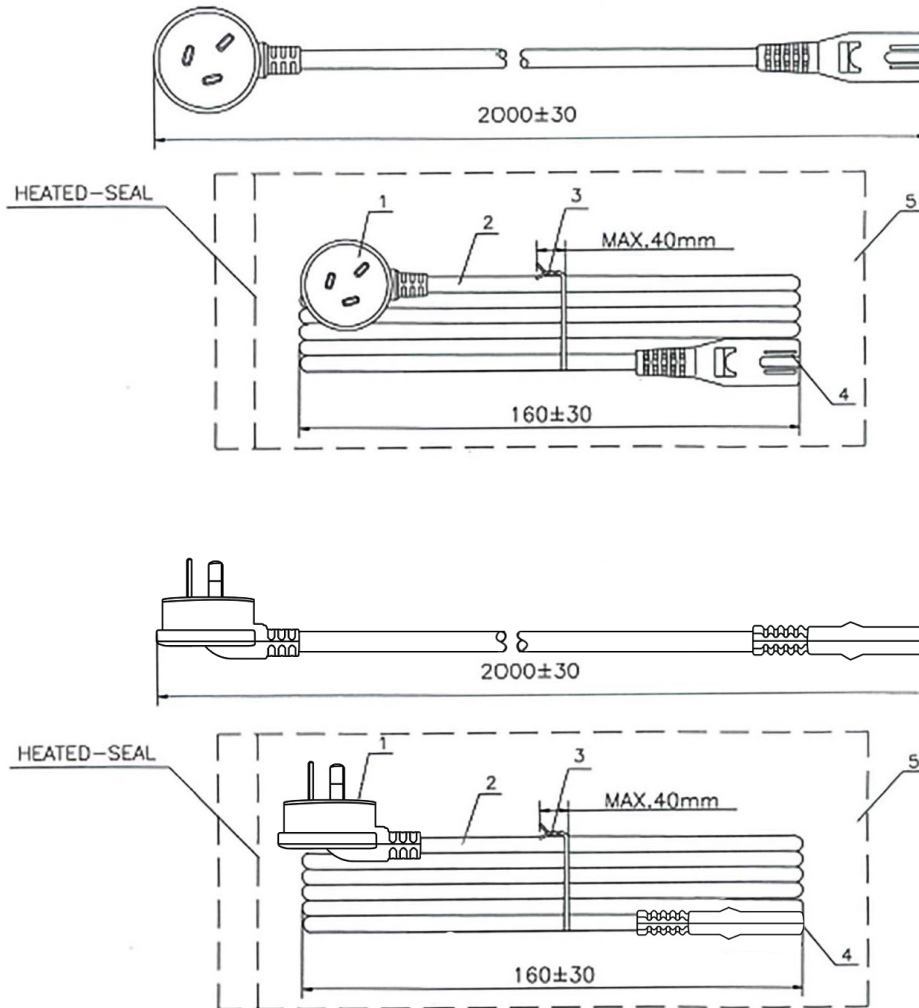

POWERMASTER

Right-Angle Mains Plug to IEC-C7 Connector

K3762-009

ACCESS
COMMUNICATIONS PTY LTD

POWER

IEC-C14 CONNECTOR

2-core light duty power cord as used on some small appliances.

Fitted with IEC-C7 (figure-8) connector and Australian 2-pin mains plug with insulated pins compliant with AS/NZS3112.

K3762-009

PRODUCT DRAWING

1.	PVC Moulded Plug (Black)
2.	Flexible Cord 2 x 75mm ² (Black)
3.	Vinyl Tie (Black)
a.	Tied Twice with PVC vinyl tie
b.	Vinyl tie loose end section must not exceed 40mm
4.	PVC Moulded IEC-C7 Connector (Black)
5.	PE Bag 220mm x 130mm (0.05mm thick)