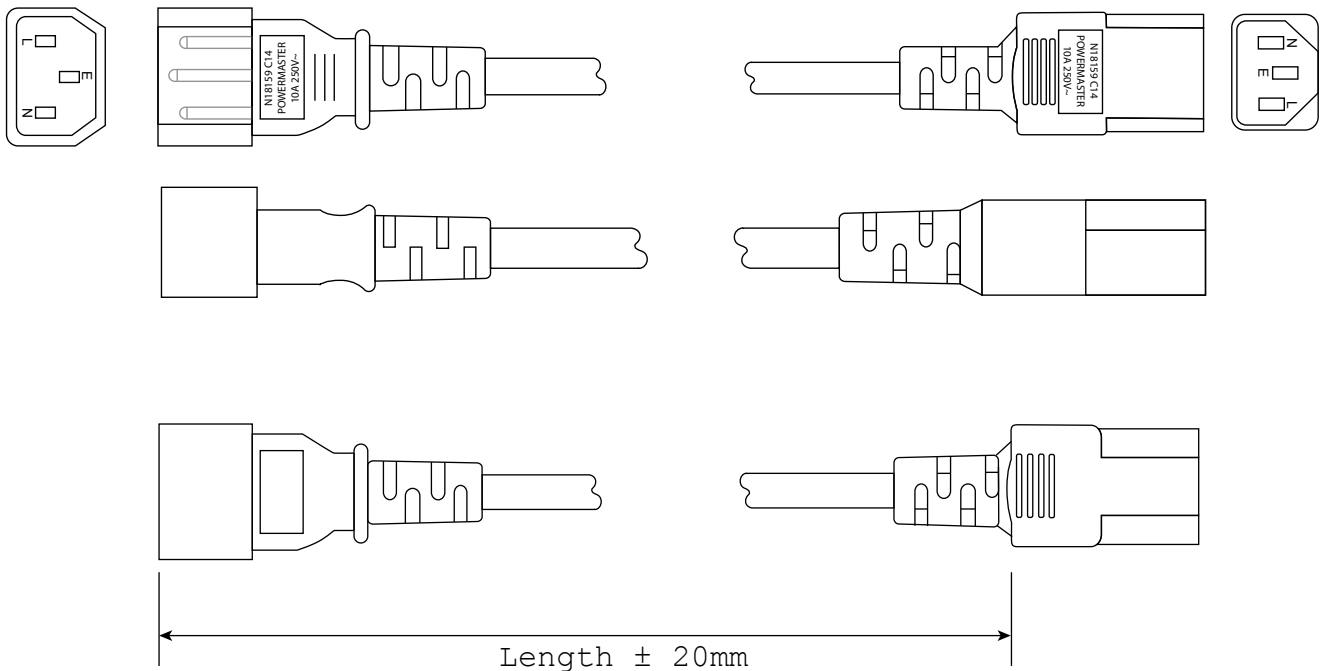

DESIGN & CONSTRUCTION

To view Access' extensive ranges go to: www.accesscomms.com.au

Sydney (Head Office)
Brisbane Sales
Melbourne Office
Adelaide Office

Unit 1, 29 Prince William Drive, Seven Hills NSW 2147
28 The Gateway, Broadmeadows VIC 3047
71 Anzac Highway, Ashford SA 5035

Phone: (02) 9414 8888
Phone: (07) 3308 5555
Phone: (03) 9330 8333
Phone: (08) 8338 5540

sales@accesscomms.com.au
brisbane@accesscomms.com.au
melbourne@accesscomms.com.au
adelaide@accesscomms.com.au