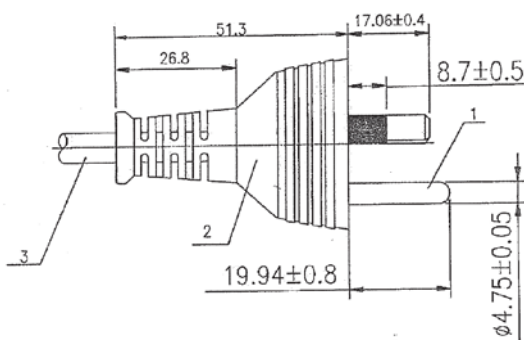

Power Cord with Round Earth Pin

K3755-RND

FEATURES

Power cord fitted with IEC-C13 connector (straight or right-angled) and Australian Special Purpose 3-pin mains plug with round earth pin and insulated active and neutral pins compliant with AS/NZS3112. Applications include lighting, exhaust fans, cash registers or IT equipment which may be connected to a special purpose.

DESIGN & CONSTRUCTION

TOLERANCE

> 20 : ± 2.0	1. PIN Nickel plating
≤ 20 : ± 1.0	2. PVC moulded plug
≤ 10 : ± 0.5	3. Flexible cord
≤ 1.0 : ± 0.3	

To view Access' extensive ranges go to: www.accesscomms.com.au

sales@accesscomms.com.au
brisbane@accesscomms.com.au
melbourne@accesscomms.com.au
adelaide@accesscomms.com.au

Power Cord with Round Earth Pin

K3755-RND

SPECIFICATIONS

1. PVC Moulded Plug: (Black) Powermaster *MP3L
2. PVC Flexible Cord: GD-3 3C 0.75mm² (black)
3. Elliptic tie (black)
 - a. Tied Twice with Elliptic-Tie
 - b. Elliptic-Tie loose end section must not exceed 40mm
4. PVC Moulded connector: (Black) Powermaster* C13-RL
5. PE Sack : 350x130xT0.05
6. Label: 40x25mm