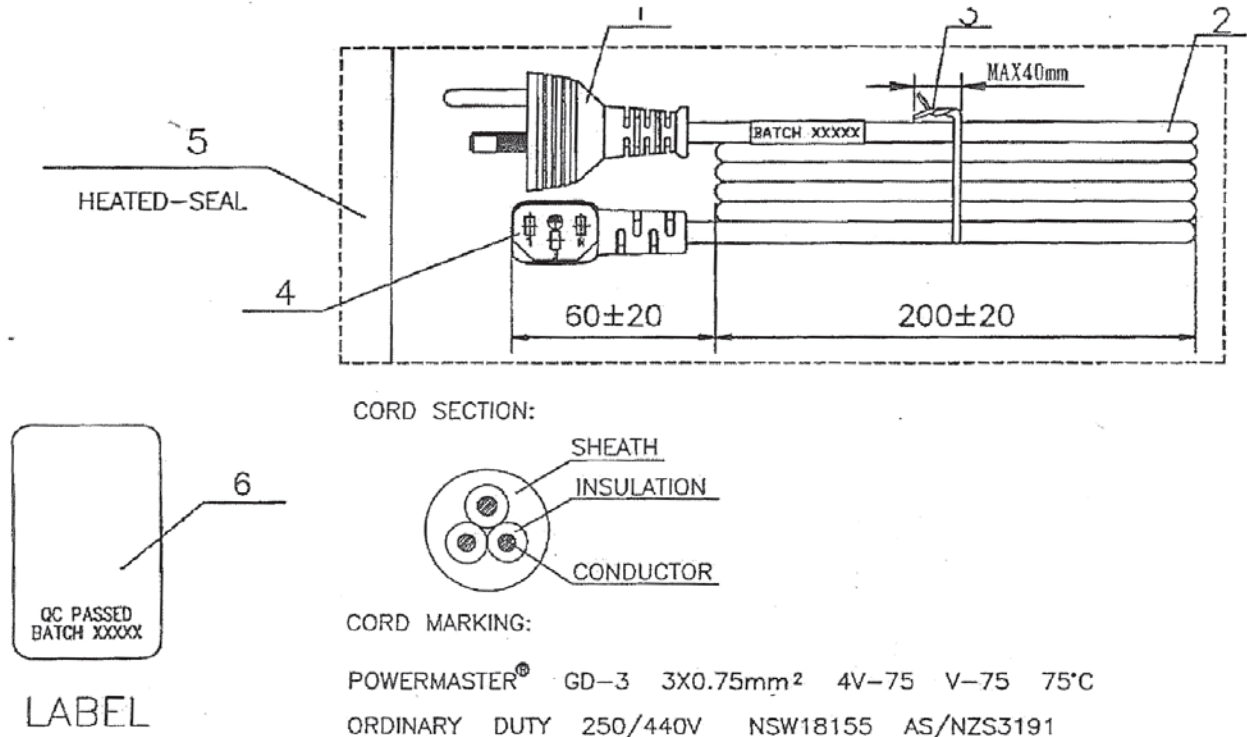

Power Cord with Round Earth Pin

K3755-RND

FEATURES

Power cord fitted with IEC-C13 connector (straight or right-angled) and Australian Special Purpose 3-pin mains plug with round earth pin and insulated active and neutral pins compliant with AS/NZS3112. Applications include lighting, exhaust fans, cash registers or IT equipment which may be connected to a special purpose.

sales@accesscomms.com.au
brisbane@accesscomms.com.au
melbourne@accesscomms.com.au
adelaide@accesscomms.com.au

Power Cord with Round Earth Pin

K3755-RND

SPECIFICATIONS

1. PVC Moulded Plug: (Black) Powermaster *MP3L
2. PVC Flexible Cord: GD-3 3C 0.75mm² (black)
3. Elliptic tie (black)
 - a. Tied Twice with Elliptic-Tie
 - b. Elliptic-Tie loose end section must not exceed 40mm
4. PVC Moulded connector: (Black) Powermaster* C13-RL
5. PE Sack : 350x130xT0.05
6. Label: 40x25mm