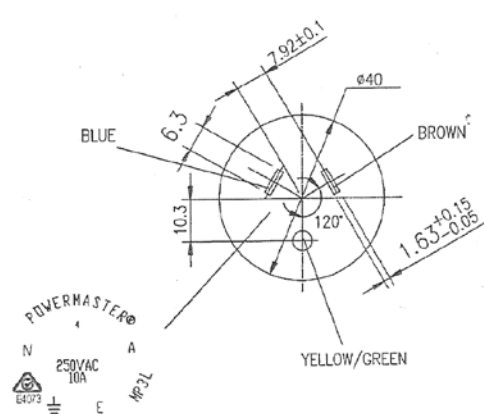

Power Cord with Round Earth Pin

K3755-RND

FEATURES

Power cord fitted with IEC-C13 connector (straight or right-angled) and Australian Special Purpose 3-pin mains plug with round earth pin and insulated active and neutral pins compliant with AS/NZS3112. Applications include lighting, exhaust fans, cash registers or IT equipment which may be connected to a special purpose.

DESIGN & CONSTRUCTION

TOLERANCE

> 20 : ± 2.0	1. PIN Nickel plating
≤ 20 : ± 1.0	2. PVC moulded plug
≤ 10 : ± 0.5	3. Flexible cord
≤ 1.0 : ± 0.3	

To view Access' extensive ranges go to: www.accesscomms.com.au