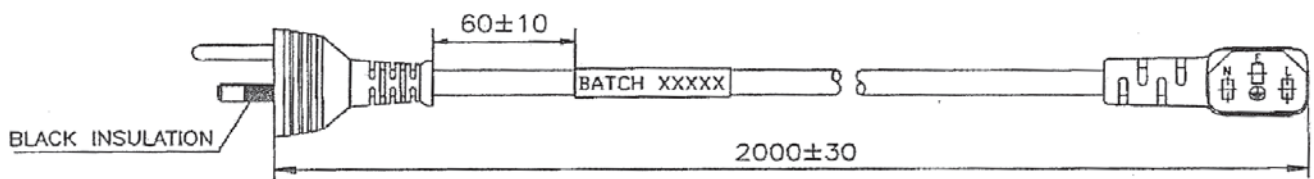

DESIGN & CONSTRUCTION

TOLERANCE

> 20 : ± 2.0	1. PIN Nickel plating
≤ 20 : ± 1.0	2. PVC moulded plug
≤ 10 : ± 0.5	3. Flexible cord
≤ 1.0 : ± 0.3	

To view Access' extensive ranges go to: www.accesscomms.com.au

Sydney (Head Office)
Brisbane Sales
Melbourne Office
Adelaide Office

Unit 1, 29 Prince William Drive, Seven Hills NSW 2147
28 The Gateway, Broadmeadows VIC 3047
71 Anzac Highway, Ashford SA 5035

Phone: (02) 9414 8888
Phone: (07) 3308 5555
Phone: (03) 9330 8333
Phone: (08) 8338 5540

sales@accesscomms.com.au
brisbane@accesscomms.com.au
melbourne@accesscomms.com.au
adelaide@accesscomms.com.au