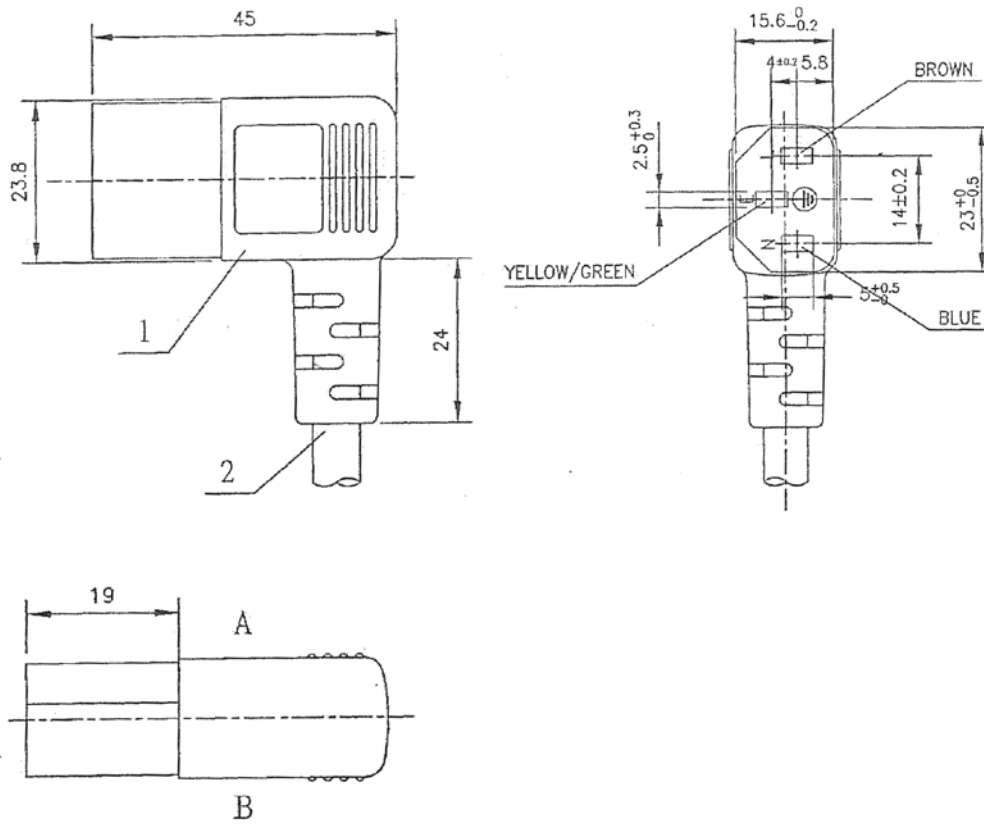

Power Cord with Round Earth Pin

K3755-RND

FEATURES

Power cord fitted with IEC-C13 connector (straight or right-angled) and Australian Special Purpose 3-pin mains plug with round earth pin and insulated active and neutral pins compliant with AS/NZS3112. Applications include lighting, exhaust fans, cash registers or IT equipment which may be connected to a special purpose.

sales@accesscomms.com.au
brisbane@accesscomms.com.au
melbourne@accesscomms.com.au
adelaide@accesscomms.com.au

Power Cord with Round Earth Pin

K3755-RND

SPECIFICATIONS

1. PVC Moulded Plug: (Black) Powermaster *MP3L
2. PVC Flexible Cord: GD-3 3C 0.75mm² (black)
3. Elliptic tie (black)
 - a. Tied Twice with Elliptic-Tie
 - b. Elliptic-Tie loose end section must not exceed 40mm
4. PVC Moulded connector: (Black) Powermaster* C13-RL
5. PE Sack : 350x130xT0.05
6. Label: 40x25mm

NOTE: All materials are RoHS compliant

Power Cord with Round Earth Pin

K3755-RND

To view Access' extensive ranges go to: www.accesscomms.com.au

Sydney (Head Office)
Brisbane Sales
Melbourne Office
Adelaide Office